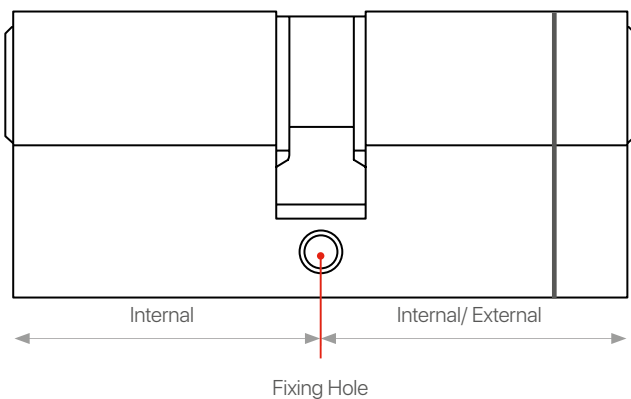

Double, thumbturn and keyed alike options

Standard key profile

Intelligent Security Technology

Anti-manipulation pins prevent **cylinder bumping** and a **sacrificial snap line** allows the external section of the cylinder to 'snap' off, leaving the cylinder body **protected and secure**.

Technical Drawings

Please note that even sized cylinders have one sacrificial line and odd sized cylinders have two.