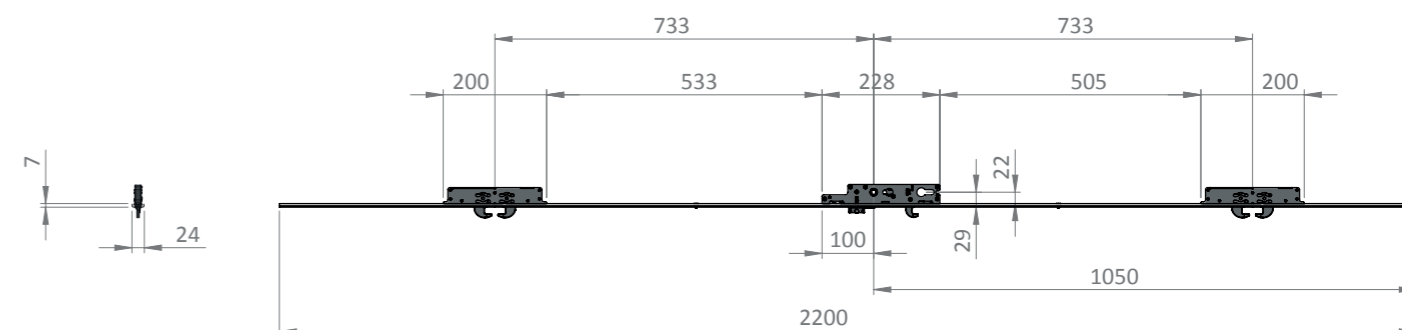

### Specification

Faceplate: 24mm x 7mm u-track

Backset: 30mm

PZ Centres: 92

Locking Points: 2 pairs of Duplex hooks

Centre Lockcase: reversible latch & centre hook

Box Qty: 5

ITEM NO.	PART NUMBER	DESCRIPTION	QTY.
1	C-1421	20mm x 2.5mm Faceplate, 2 Hook & Deadolt	1
2	CA-1014-T	30mm Backset SPRUNG	1
3	C-1502-T	10mm x 3mm Top Rod 710mm centres	1
4	C-1503-T	10mm x 3mm Bottom Rod 710mm centres	1
5	C-1045	M4 x 8mm Torx Screw	9
6	C-1030	Plastic SNIB button	1
7	CA-1008	Twin Hook Unit	2
8	C-1034	Reverse Blind Rivet	2