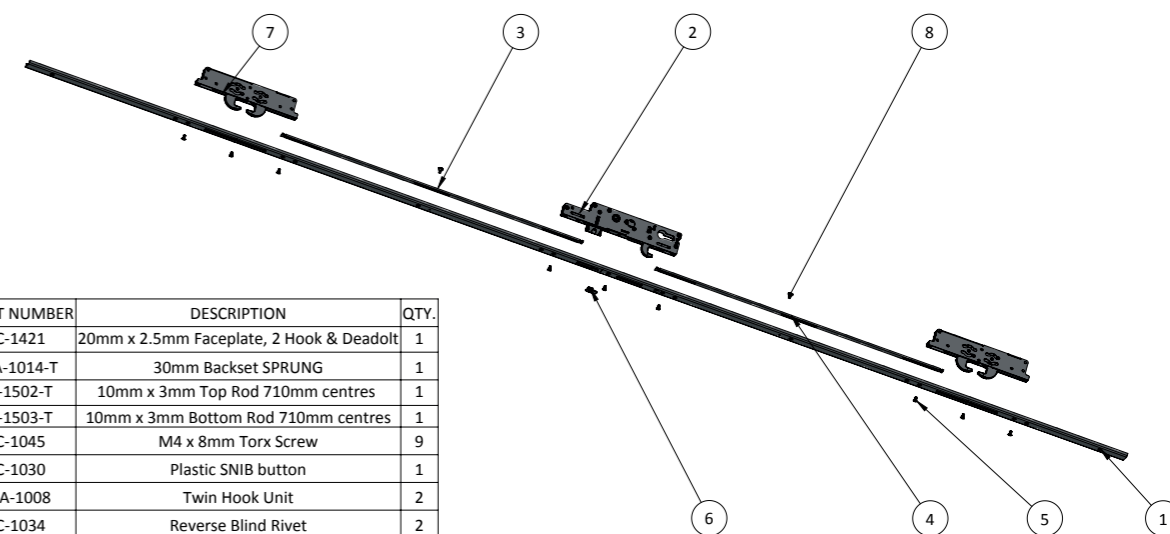

### Specification

Faceplate: 24mm x 7mm u-track

Backset: 30mm

PZ Centres: 92

Locking Points: 2 pairs of Duplex hooks

Centre Lockcase: reversible latch & centre hook

Box Qty: 5

ITEM NO.	PART NUMBER	DESCRIPTION	QTY.
1	C-1421	20mm x 2.5mm Faceplate, 2 Hook & Deadolt	1
2	CA-1014-T	30mm Backset SPRUNG	1
3	C-1502-T	10mm x 3mm Top Rod 710mm centres	1
4	C-1503-T	10mm x 3mm Bottom Rod 710mm centres	1
5	C-1045	M4 x 8mm Torx Screw	9
6	C-1030	Plastic SNIB button	1
7	CA-1008	Twin Hook Unit	2
8	C-1034	Reverse Blind Rivet	2