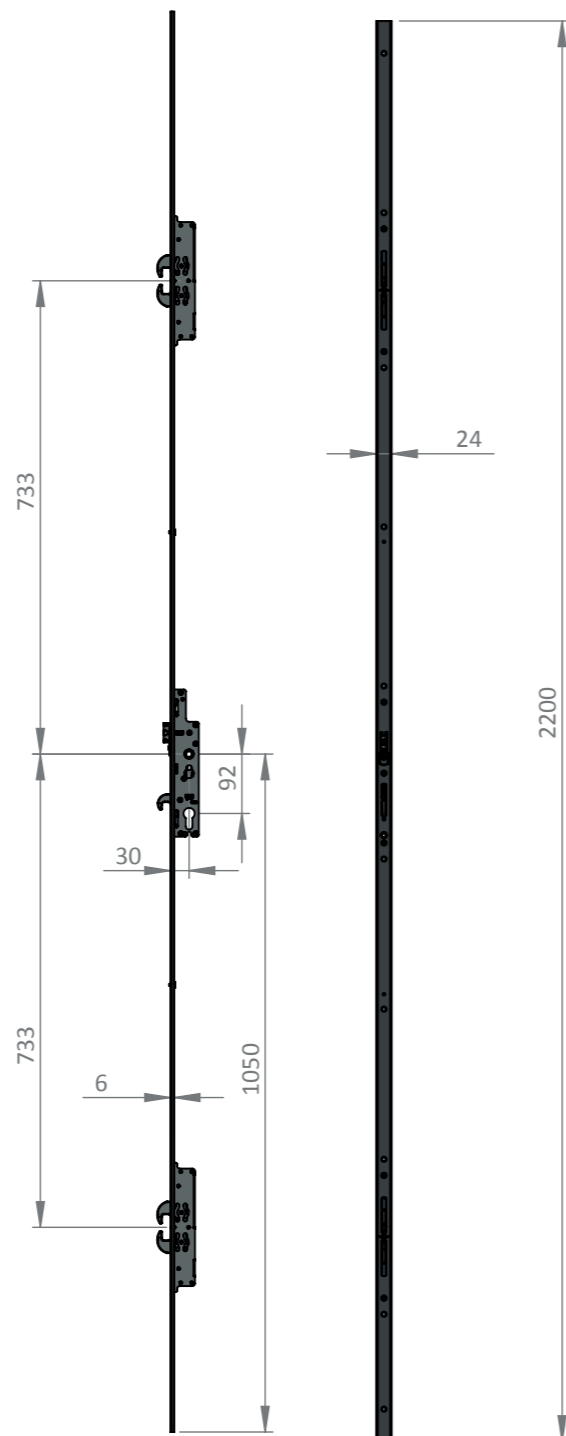

# 1031 For Aluminium Doors

## Duplex™ 5 Hook MPL

### Specification

Faceplate: 24mm x 7mm u-track

Backset: 30mm

PZ Centres: 92

Locking Points: 2 pairs of Duplex hooks

Centre Lockcase: reversible latch & centre hook

Box Qty: 5

ITEM NO.	PART NUMBER	DESCRIPTION	QTY.
1	C-1421	20mm x 2.5mm Faceplate, 2 Hook & Deadolt	1
2	CA-1014-T	30mm Backset SPRUNG	1
3	C-1502-T	10mm x 3mm Top Rod 710mm centres	1
4	C-1503-T	10mm x 3mm Bottom Rod 710mm centres	1
5	C-1045	M4 x 8mm Torx Screw	9
6	C-1030	Plastic SNIB button	1
7	CA-1008	Twin Hook Unit	2
8	C-1034	Reverse Blind Rivet	2