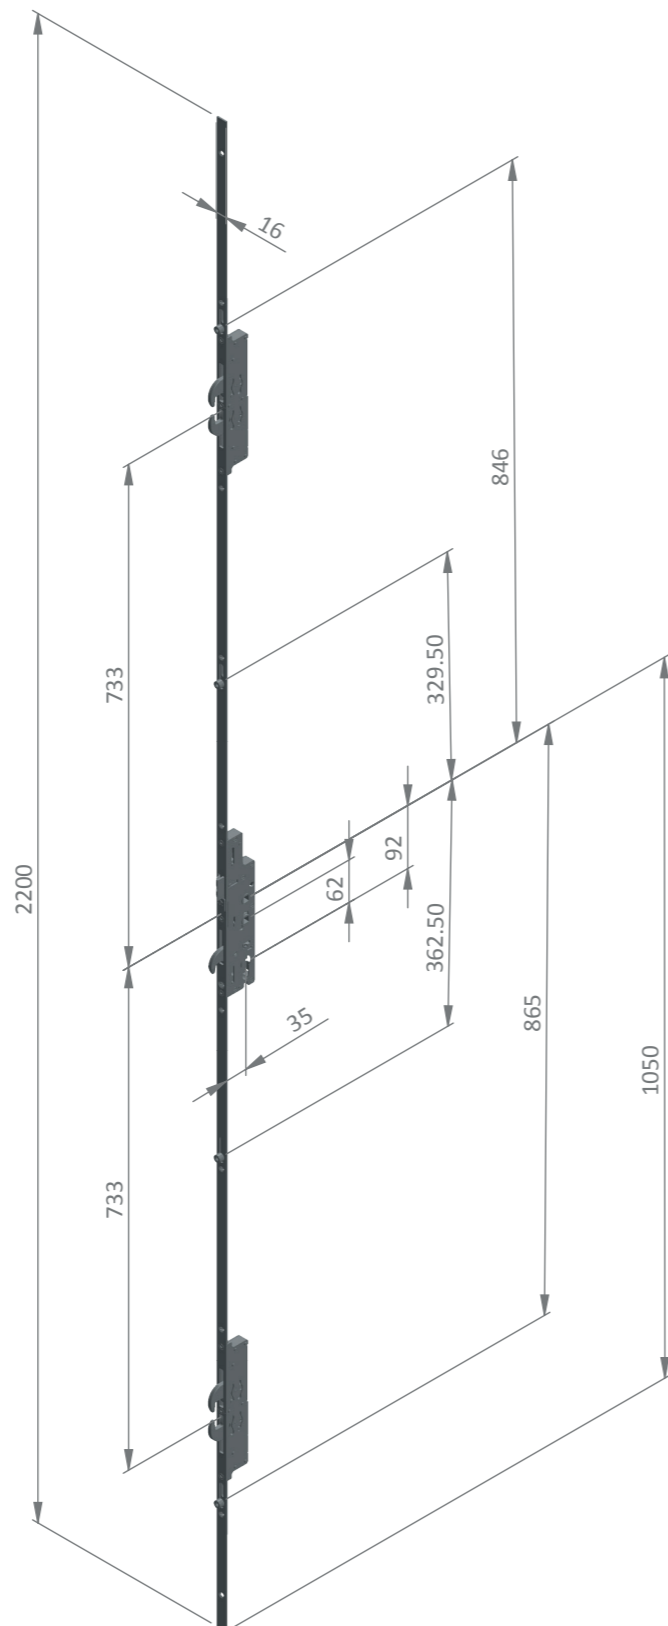

1014 For UPVC Residential Doors Duplex™ 5 Hook, 4 Roller MPL

Specification

Faceplate: 16mm

Backset: 35mm

PZ Centres: 92 & 92/62

Locking Points: 2 pairs of Duplex hooks

Centre Lockcase: reversible latch & centre hook

Extendable: to accommodate shootbolts

Box Qty: 5