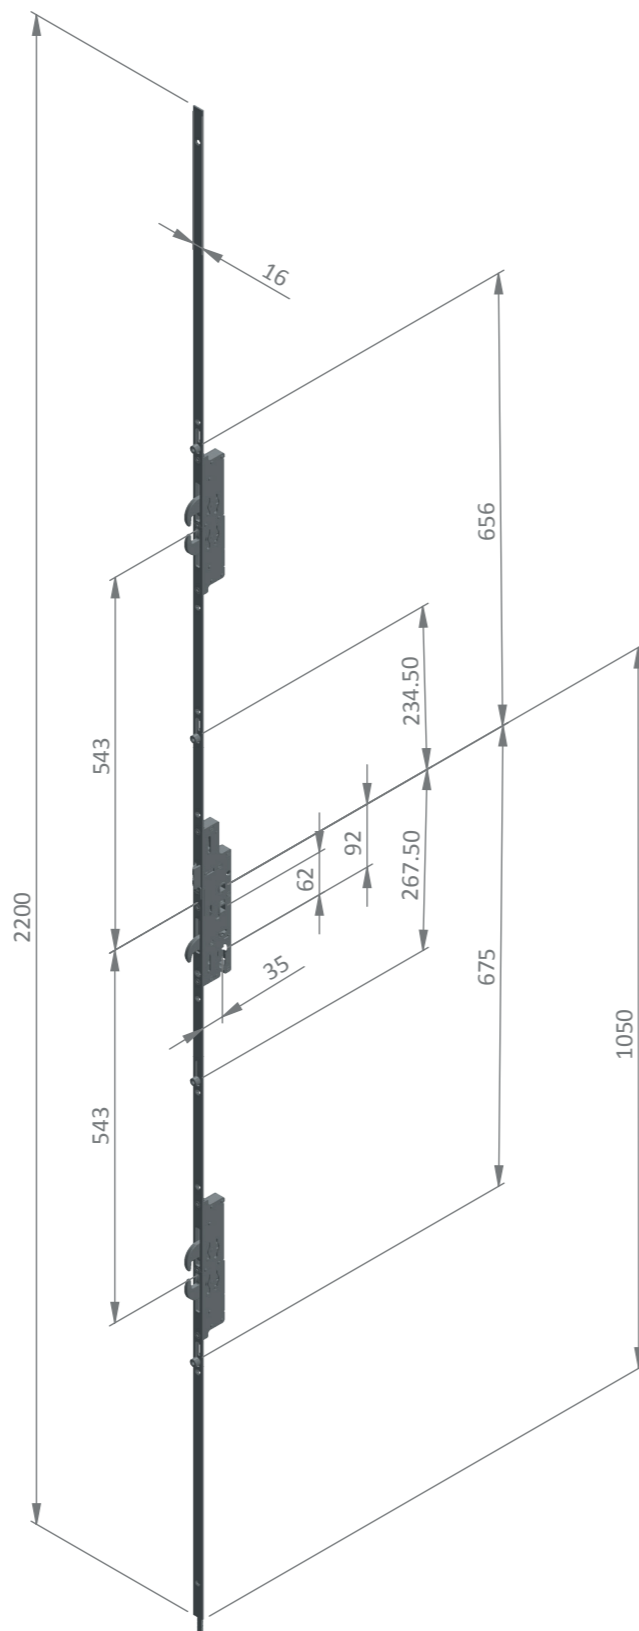

1013 For UPVC French Doors

Duplex™ 5 Hook, 4 Roller MPL

Specification

Faceplate: 16mm

Backset: 35mm

PZ Centres: 92 & 92/62

Locking Points: 2 pairs of Duplex hooks

Centre Lockcase: reversible latch & centre hook

Extendable: to accommodate shootbolts

Box Qty: 5