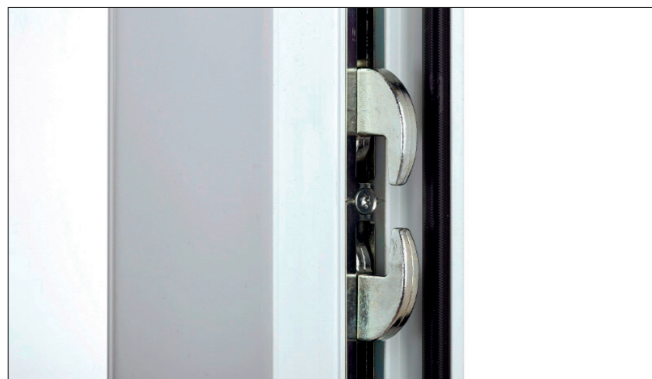

1013 For UPVC French Doors

Duplex™ 5 Hook, 4 Roller MPL

Specification

Faceplate: 16mm

Backset: 35mm

PZ Centres: 92 & 92/62

Locking Points: 2 pairs of Duplex hooks

Centre Lockcase: reversible latch & centre hook

Extendable: to accommodate shootbolts

Box Qty: 5