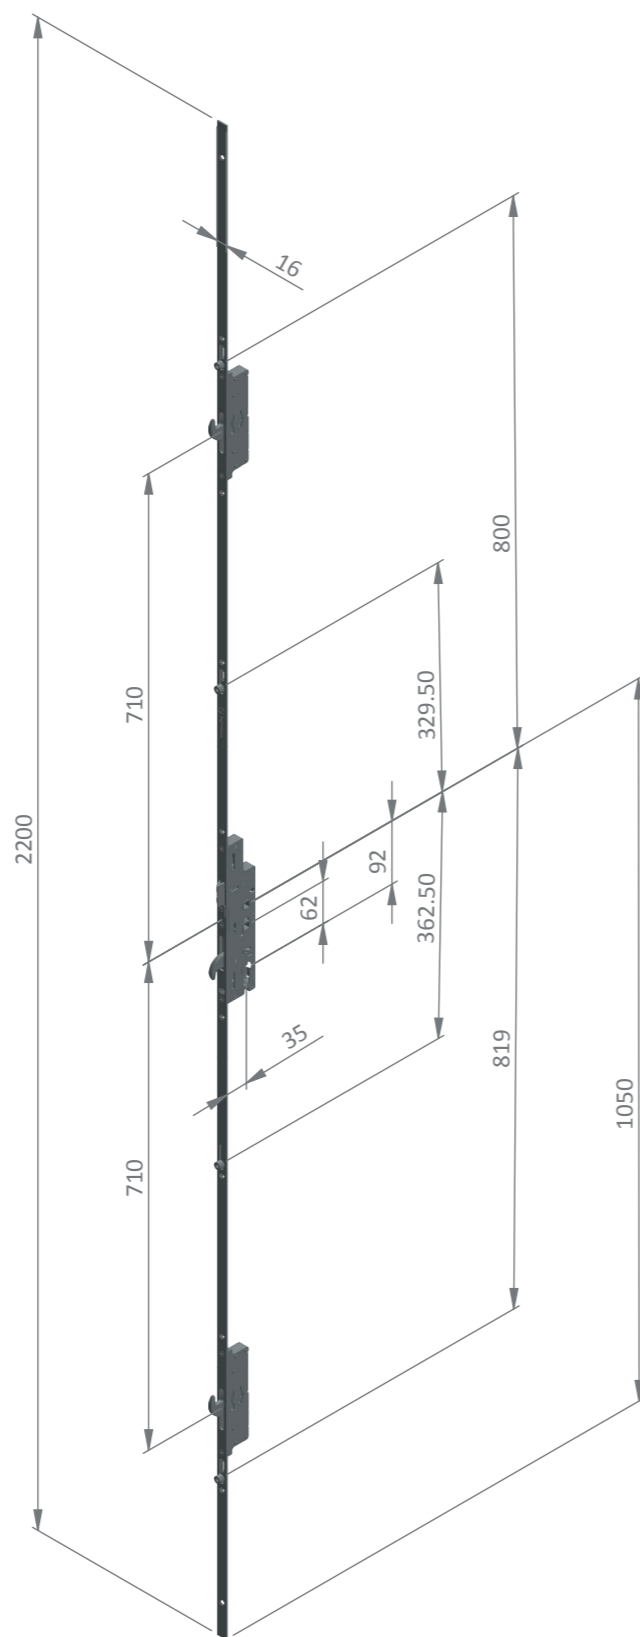

1011 For UPVC Residential Doors

Professional 3 Hook, 4 Roller MPL

Specification

Faceplate: 16mm

Backset: 35mm

PZ Centres: 92 & 92/62

Locking Points: 2 single hooks

Centre Lockcase: reversible latch & centre hook

Extendable: to accommodate shootbolts

Box Qty: 5