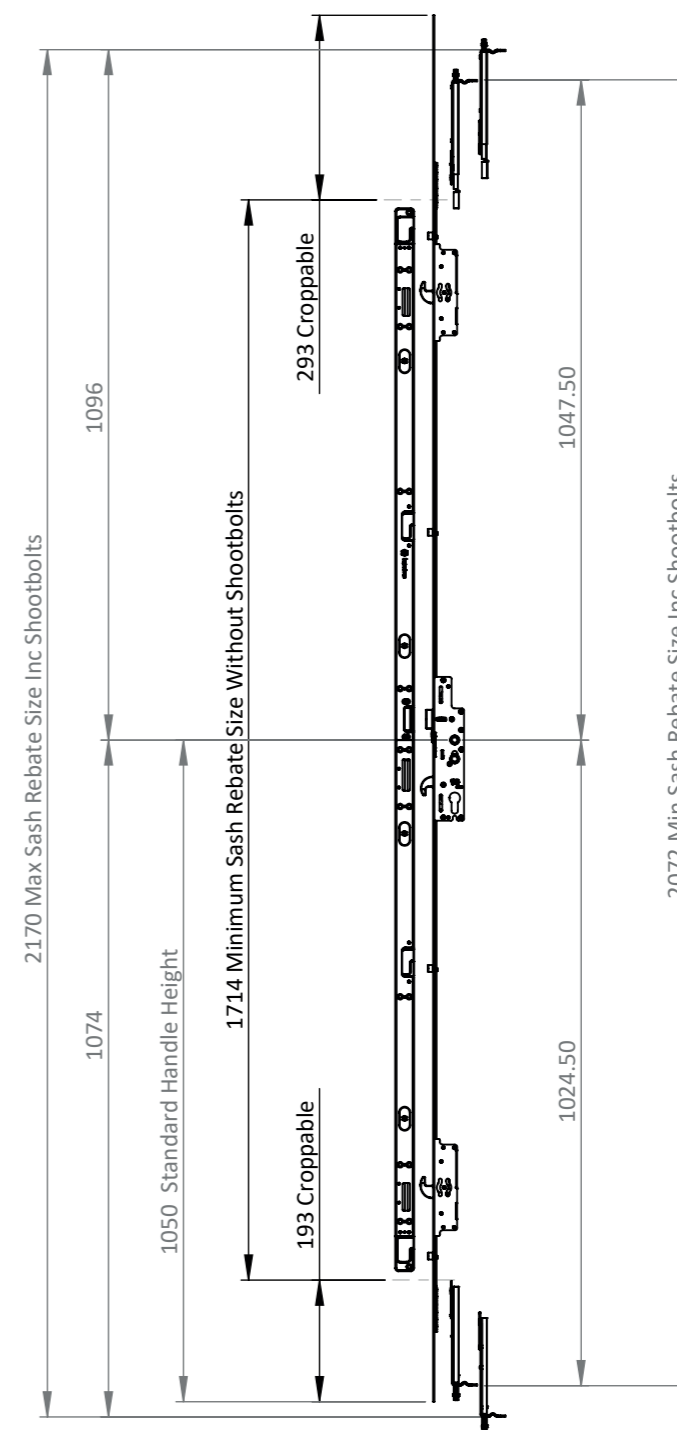

1011 For UPVC Residential Doors

Professional 3 Hook, 4 Roller MPL

Specification

Faceplate: 16mm

Backset: 35mm

PZ Centres: 92 & 92/62

Locking Points: 2 single hooks

Centre Lockcase: reversible latch & centre hook

Extendable: to accommodate shootbolts

Box Qty: 5