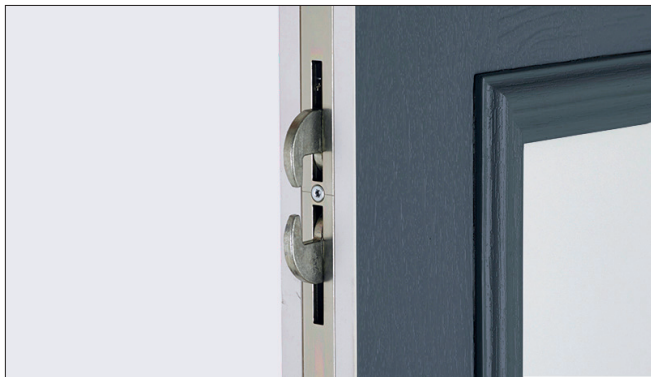

1010 For Composite Doors

Duplex™ 5 Hook MPL

Specification

Faceplate: 20mm with radius ends

Backset: 35mm

PZ Centres: 92 & 92/62

Locking Points: 2 pairs of Duplex hooks

Centre Lockcase: reversible latch & centre hook