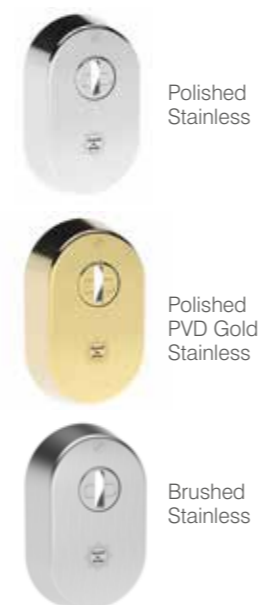

The Supa™ escutcheon range includes four stainless steel designs - security, standard, security pull and standard pull.

The range has been designed by Mila's in-house product design team and incorporates a range of smart design features including clip-on covers to conceal screw fixings and chamfered shoulders on the security versions to provide anti mole-grip resistance.

The escutcheons are manufactured in grade 304 stainless steel (Supa secure, Supa secure pull and Supa pull versions) as well as 316 (Supa standard version) which is marine grade, perfect for coastal regions and areas of high pollution.

Our Supa™ stainless steel escutcheons have been independently tested to the latest British

Standards at Exova including BS EN 1670:2007 Grade 5 achieving 480 hours salt spray for proven weather resistance. The security versions are Secured by Design accredited, BSI Kitemarked and CE marked.

Supa™ stainless steel escutcheons are supplied with a 25 year surface finish guarantee*.

The range is available in a choice of 3 suited colours - polished stainless steel, polished gold stainless steel and brushed satin stainless steel.

Suitable for PVCu, Composite, Aluminium and Timber doors.

FINISHES