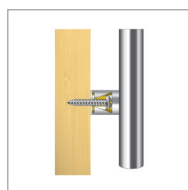

Concealed Fix

PART NUMBERS

Description	Shape	Bar Length (mm)	Brushed Stainless
Supa Pull Bar	Bow	588mm	573222

GUARANTEES