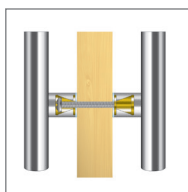

3 FIXING OPTIONS

Back to Back Fix