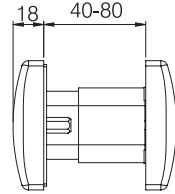

Supa™ Style Fire Rated

Stainless Steel Letterplate

SUPA™

Stainless Steel

TECHNICAL DRAWINGS

CLOSE-UP