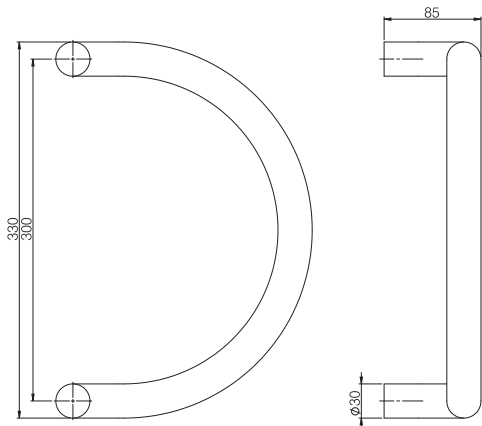

TECHNICAL DRAWINGS

GUARANTEES

PART NUMBERS

Description	Stainless Steel Grade	Bar Length (mm)	Brushed Stainless
Supa Pull Bar, D Shape	304	330mm	573202