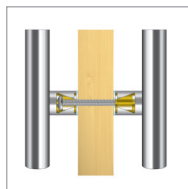

3 FIXING OPTIONS

Back to Back Fix