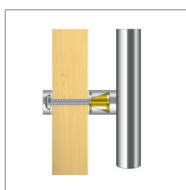

Through Fix