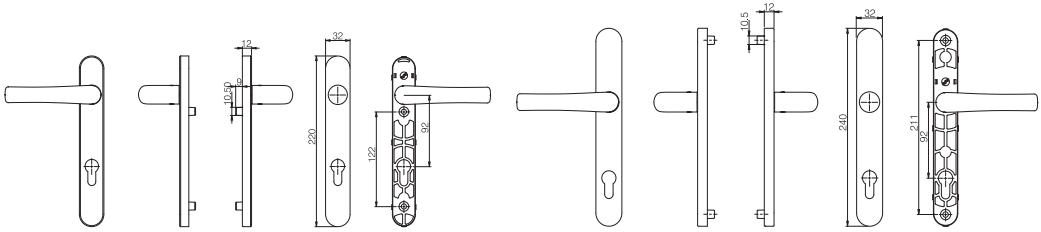

Supa™ Door Handle

Stainless Steel

SUPA™

**Stainless
Steel**

TECHNICAL DRAWINGS

Lever/Lever, 220mm Backplate, PZ92

Lever/Lever, 240mm Backplate, PZ92

PART NUMBERS

Description	Backplate Length	PZ	Stainless Steel grade	Brushed Stainless	Polished Stainless	Polished Gold Stainless
Supa Standard Lever/Lever	220mm	92	Int. 304/ Ext. 304	570301	570302	570304
Supa Standard Lever/Lever	220mm	92	Int. 304/ Ext. 316	571301	571302	571304
Supa Standard Lever/Pad	220mm	92	Int. 304/ Ext. 304	570311	570312	570314
Supa Standard Lever/Pad	220mm	92	Int. 304/ Ext. 316	571311	571312	571314
Supa Standard Lever/Blank	220mm	92	Int. 304/ Ext. 304	570361	570362	570364
Supa Standard Lever/Blank	220mm	92	Int. 304/ Ext. 316	571361*	571362*	571364*
Supa Standard Lever/Blind	220mm	92/0	Int. 304/ Ext. 304	570341	570342	570344
Supa Standard Lever/Blind	220mm	92/0	Int. 304/ Ext. 316	571341*	571342*	571344*
Supa Standard Lever/Lever	240mm	92	Int. 304/ Ext. 304	570401	570402	570404
Supa Standard Lever/Lever	240mm	92	Int. 304/ Ext. 316	571401	571402	571404
Supa Standard Lever/Lever	240mm	92/62	Int. 304/ Ext. 304	570441	570442	570444
Supa Standard Lever/Lever	240mm	92/62	Int. 304/ Ext. 316	571441	571442	571444
Supa Standard Lever/Pad	240mm	92	Int. 304/ Ext. 304	570431	570432	570434
Supa Standard Lever/Pad	240mm	92	Int. 304/ Ext. 316	571431	571432	571434
Supa Standard Lever/Pad	240mm	92/62	Int. 304/ Ext. 304	570451	570452	570454
Supa Standard Lever/Pad	240mm	92/62	Int. 304/ Ext. 316	571451	571452	571454
Supa Standard Lever/Blank	240mm	92	Int. 304/ Ext. 304	570461	570462	570464
Supa Standard Lever/Blank	240mm	92	Int. 304/ Ext. 316	571461*	571462	571464*
Supa Standard Lever/Blind	240mm	92/0	Int. 304/ Ext. 304	570471	570472	570474
Supa Standard Lever/Blind	240mm	92/0	Int. 304/ Ext. 316	571471*	571472	571474*

*Special order