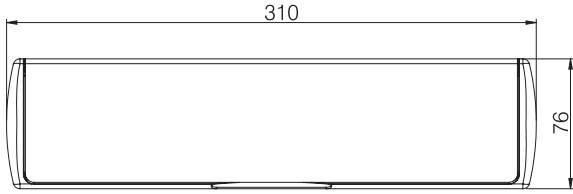

Supa™ Style Fire Rated

Stainless Steel Letterplate

SUPA™

Stainless Steel

TECHNICAL DRAWINGS

CLOSE-UP