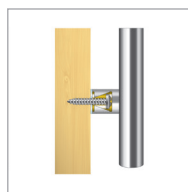

Concealed Fix