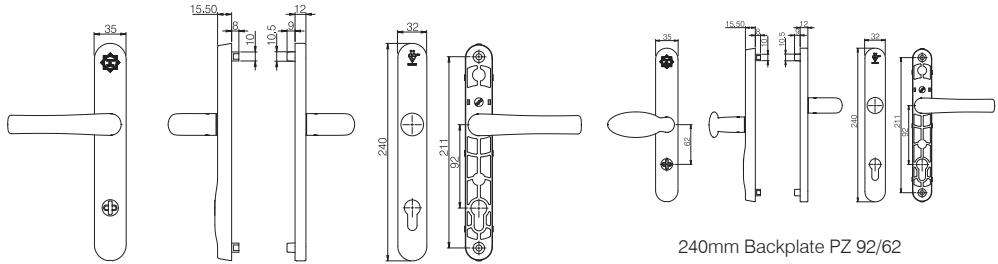

SupaSecure™ Door Handle

Enhanced Security, Stainless Steel

SUPA™

Stainless Steel

TECHNICAL DRAWINGS

240mm Backplate PZ 92

240mm Backplate PZ 92/62