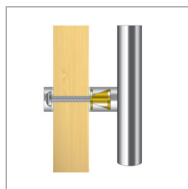

Through Fix