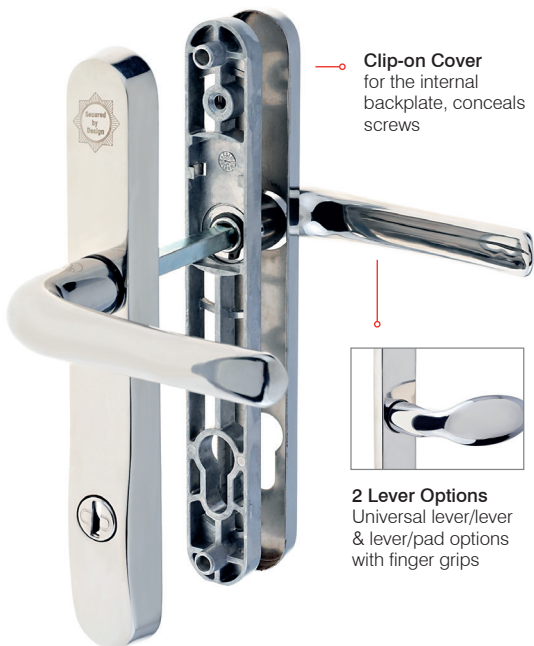

PRODUCT INFORMATION

Clip-on Cover for the internal backplate, conceals screws

Universal Lever/pad option available

- The Supa™ door handle range is part of Mila's standard stainless steel range
- Stainless steel grade 304 as standard. Option of grade 316 marine grade stainless steel, suitable for coastal regions & areas of high pollution
- Corrosion resistance - independently tested to 1000 hours salt spray (grade 316)
- Backplate features a self-fit captive spring mechanism to ensure that the lever returns consistently to 90° avoiding any 'handle sag'
- Suitable for use with sprung and unprung door locks
- Operational reliability - achieved 50,000 cycles under load
- Suits both left and right handed doors

## TECHNICAL DRAWINGS

Lever/Lever, 220mm Backplate, PZ92

Lever/Lever, 240mm Backplate, PZ92

## PRODUCT INFORMATION

**Clip-on Cover**  
for the internal backplate, conceals screws

**2 Lever Options**  
Universal lever/lever & lever/pad options with finger grips

The Supa™ Secure door handle is part of Mila's stainless steel range and has a raft of intelligent design features: