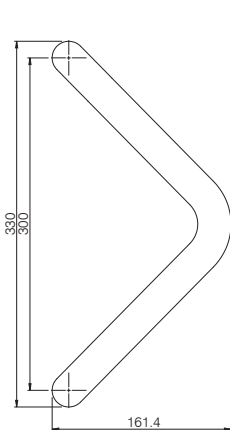

TECHNICAL DRAWINGS

GUARANTEES

PART NUMBERS

Description	Stainless Steel Grade	Bar Length (mm)	Brushed Stainless
Supa Pull Bar, V Shape	304	330mm	573212