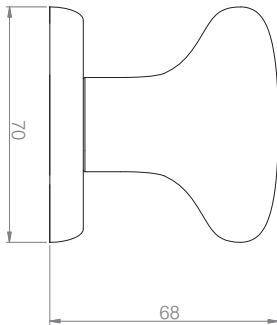

TECHNICAL DRAWINGS

FINISHES

PART NUMBERS

Description	Shape	Duo Gold	Polished Gold	Duo Stainless	Polished Stainless	Brushed Stainless
Supa Door	Knob - through-fix	574003	-	574000	-	574002
Supa Door	Knob - concealed-fix	574013	574004	574010	574001	574012