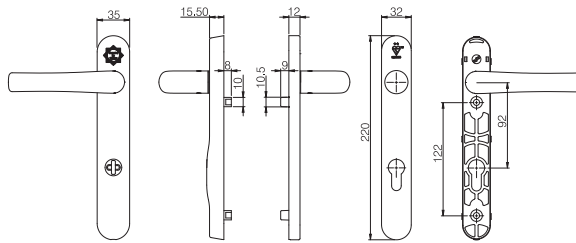

## TECHNICAL DRAWINGS

240mm Backplate PZ 92

240mm Backplate PZ 92/62

220mm Backplate PZ 92