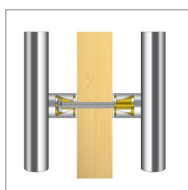

3 FIXING OPTIONS

Back to Back Fix