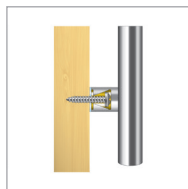

Concealed Fix