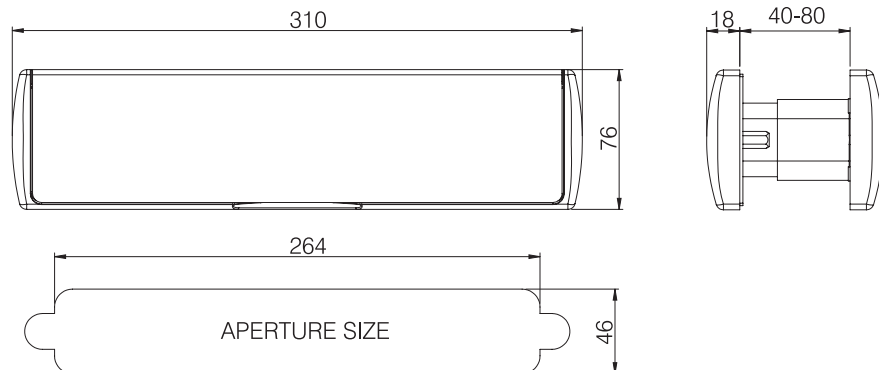

SupaStyle™ Letterplate

Stainless Steel

SUPA™

Stainless Steel

TECHNICAL DRAWINGS