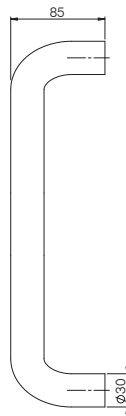

TECHNICAL DRAWINGS

GUARANTEES

PART NUMBERS

Description	Stainless Steel Grade	Bar Length (mm)	Brushed Stainless
Supa Pull Bar, D Shape	304	330mm	573202

## TECHNICAL DRAWINGS