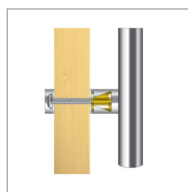

Through Fix