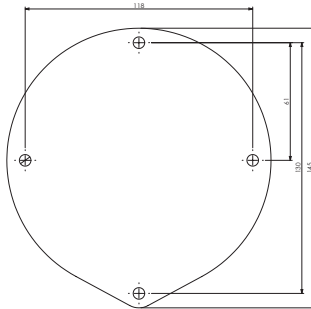

6" Round Lions Head

Door Knocker

PRODUCT INFORMATION

- Traditional design
- 6" in size
- Reassuringly weighty feel, manufactured in sand-cast or forged brass
- 6 colour options available
- Salt spray tested to 480 hours for painted finishes and 240 hours for plated finishes