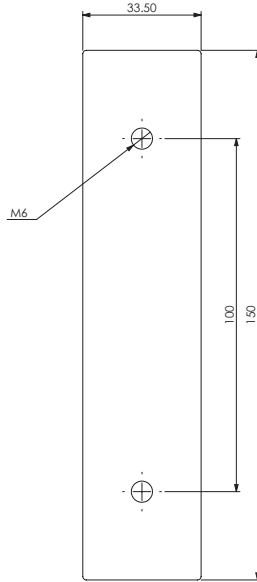

Ponytail

Door Knocker

PRODUCT INFORMATION

- Modern design
- 6" in size
- Reassuringly weighty feel, manufactured in sand-cast or forged brass
- 9 colour options available
- Salt spray tested to 480 hours for painted finishes and 240 hours for plated finishes