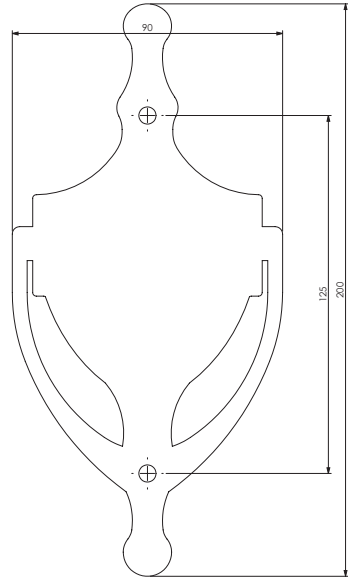

PART NUMBERS

Description	Polished Gold	Polished Chrome	Smooth Satin Chrome	Smokey Chrome	White	Black	Satin Nickel
ProLinea Victorian Scroll	590164	590161	590163	590165	590168	590167	590166

6" & 8" Victorian Urn

Black

6" & 8" Victorian Urn

Door Knockers

TECHNICAL DRAWINGS

6" Victorian Urn

8" Victorian Urn

PART NUMBERS

Description	Polished Gold	Polished Chrome	Smooth Satin Chrome	Smokey Chrome	White	Black	Satin Nickel
ProLinea 6" Victorian Urn	590004	590001	590003	590005	590008	590007	590006
ProLinea 8" Victorian Urn	590044	590041	590043	590045	590048	590047	590046
ProLinea 6" Victorian Urn with hole	590024	590021	590023	590025	590028	590027	590026
ProLinea 8" Victorian Urn with hole	590064	590061	590063	590065	590068	590067	590066
ProLinea Urn Spy Hole, 160°, 20-34mm	592004	592001	592002	592005	592008	592007	592006
ProLinea Urn Spy Hole, 160°, 35-55mm	592024	592021	592022	592025	592028	592027	592026
ProLinea Urn Spy Hole, 180°, 35-55mm	592044	592041	592042	592045	592048	592047	592046
ProLinea Urn Spy Hole Ext., 20mm	592304						