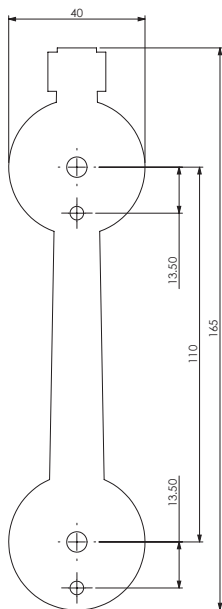

Doctor

Door Knocker

PRODUCT INFORMATION

- Traditional design
- 6.5" in size
- Reassuringly weighty feel, manufactured in sand-cast or forged brass
- 6 colour options available
- Salt spray tested to 480 hours for painted finishes and 240 hours for plated finishes

GUARANTEES

FINISHES

PART NUMBERS

Description	Polished Gold	Polished Chrome	Smooth Satin Chrome	Smokey Chrome	White	Black	Satin Nickel
ProStyle Doctor	590184	590181	590183	590185	590188	590187	590186