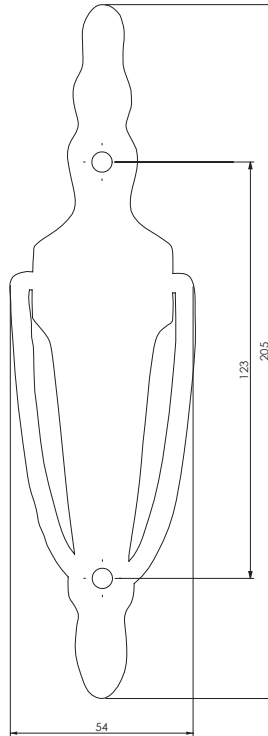

Black

6" & 8" Victorian Urn

Door Knockers

TECHNICAL DRAWINGS

6" Victorian Urn

8" Victorian Urn

PART NUMBERS

Description	Polished Gold	Polished Chrome	Smooth Satin Chrome	Smokey Chrome	White	Black	Satin Nickel
ProLinea 6" Victorian Urn	590004	590001	590003	590005	590008	590007	590006
ProLinea 8" Victorian Urn	590044	590041	590043	590045	590048	590047	590046
ProLinea 6" Victorian Urn with hole	590024	590021	590023	590025	590028	590027	590026
ProLinea 8" Victorian Urn with hole	590064	590061	590063	590065	590068	590067	590066
ProLinea Urn Spy Hole, 160°, 20-34mm	592004	592001	592002	592005	592008	592007	592006
ProLinea Urn Spy Hole, 160°, 35-55mm	592024	592021	592022	592025	592028	592027	592026
ProLinea Urn Spy Hole, 180°, 35-55mm	592044	592041	592042	592045	592048	592047	592046
ProLinea Urn Spy Hole Ext., 20mm	592304						

Black

8" Slimline Urn

Door Knocker

Door
Accessories

TECHNICAL DRAWINGS

PART NUMBERS

Description	Polished Gold	Polished Chrome	Smooth Satin Chrome	Smokey Chrome	White	Black	Satin Nickel
ProLinea Slimline Urn	590084	590081	590083	590085	590088	590087	590086
ProLinea Slimline Urn with Hole	590104	590101	590103	590105	590108	590107	590106
ProLinea Slimline Urn with Spy Hole, 160°, 20-34mm	592004	592001	592002	592005	592008	592007	592006
ProLinea Slimline Urn with Spy Hole, 160°, 35-55mm	592024	592021	592022	592025	592028	592027	592026
ProLinea Slimline Urn with Spy Hole, 180°, 35-55mm	592044	592041	592042	592045	592048	592047	592046
ProLinea Slimline Urn with Spy Hole Ext., 20mm	592304						

4" & 5" Lions Head

Door Knocker

PRODUCT INFORMATION

5" Lions Head Dimensions

- Traditional design
- 4" or 5" in size
- Reassuringly weighty feel, manufactured in sand-cast or forged brass
- 6 colour options available
- Salt spray tested to 480 hours for painted finishes and 240 hours for plated finishes