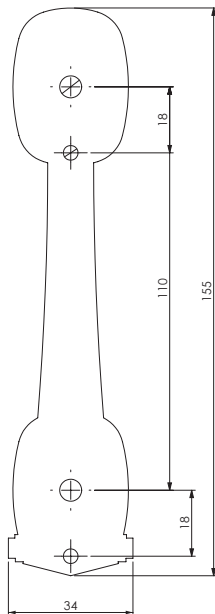

6" Georgian Scroll

Door Knocker

PRODUCT INFORMATION

- Traditional design
- 6" in size
- Reassuringly weighty feel, manufactured in sand-cast or forged brass
- 6 colour options available
- Salt spray tested to 480 hours for painted finishes and 240 hours for plated finishes