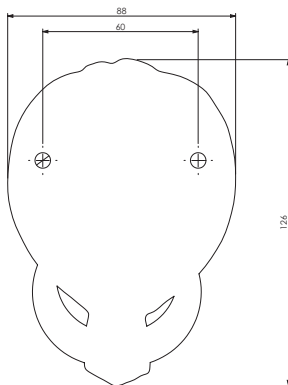

Black

8" Slimline Urn

Door Knocker

Door
Accessories

TECHNICAL DRAWINGS

PART NUMBERS

Description	Polished Gold	Polished Chrome	Smooth Satin Chrome	Smokey Chrome	White	Black	Satin Nickel
ProLinea Slimline Urn	590084	590081	590083	590085	590088	590087	590086
ProLinea Slimline Urn with Hole	590104	590101	590103	590105	590108	590107	590106
ProLinea Slimline Urn with Spy Hole, 160°, 20-34mm	592004	592001	592002	592005	592008	592007	592006
ProLinea Slimline Urn with Spy Hole, 160°, 35-55mm	592024	592021	592022	592025	592028	592027	592026
ProLinea Slimline Urn with Spy Hole, 180°, 35-55mm	592044	592041	592042	592045	592048	592047	592046
ProLinea Slimline Urn with Spy Hole Ext., 20mm	592304						

4" & 5" Lions Head

Door Knocker

PRODUCT INFORMATION

5" Lions Head Dimensions

- Traditional design
- 4" or 5" in size
- Reassuringly weighty feel, manufactured in sand-cast or forged brass
- 6 colour options available
- Salt spray tested to 480 hours for painted finishes and 240 hours for plated finishes