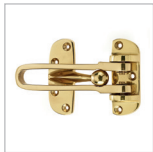

FINISHES

Polished Gold