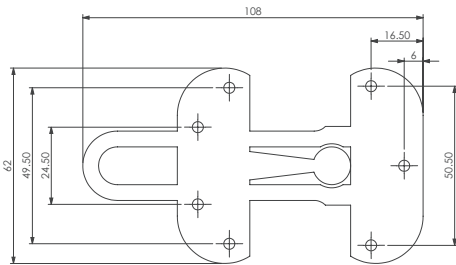

GUARANTEES

FINISHES

PART NUMBERS

Description	Polished Gold	Polished Chrome	Smooth Satin Chrome	Smokey Chrome	White	Black	Satin Nickel
ProLinea Door Guard	590504	590501	590503	590505	590508	590507	590506