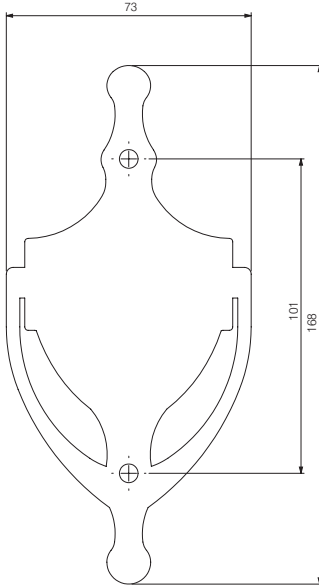

PART NUMBERS

Description	Polished Gold	Polished Chrome	Smooth Satin Chrome	Smokey Chrome	White	Black	Satin Nickel
ProLinea Victorian Scroll	590164	590161	590163	590165	590168	590167	590166

6" & 8" Victorian Urn

Black

6" & 8" Victorian Urn

Door Knockers

TECHNICAL DRAWINGS

6" Victorian Urn

8" Victorian Urn

PART NUMBERS

Description	Polished Gold	Polished Chrome	Smooth Satin Chrome	Smokey Chrome	White	Black	Satin Nickel
ProLinea 6" Victorian Urn	590004	590001	590003	590005	590008	590007	590006
ProLinea 8" Victorian Urn	590044	590041	590043	590045	590048	590047	590046
ProLinea 6" Victorian Urn with hole	590024	590021	590023	590025	590028	590027	590026
ProLinea 8" Victorian Urn with hole	590064	590061	590063	590065	590068	590067	590066
ProLinea Urn Spy Hole, 160°, 20-34mm	592004	592001	592002	592005	592008	592007	592006
ProLinea Urn Spy Hole, 160°, 35-55mm	592024	592021	592022	592025	592028	592027	592026
ProLinea Urn Spy Hole, 180°, 35-55mm	592044	592041	592042	592045	592048	592047	592046
ProLinea Urn Spy Hole Ext., 20mm	592304						