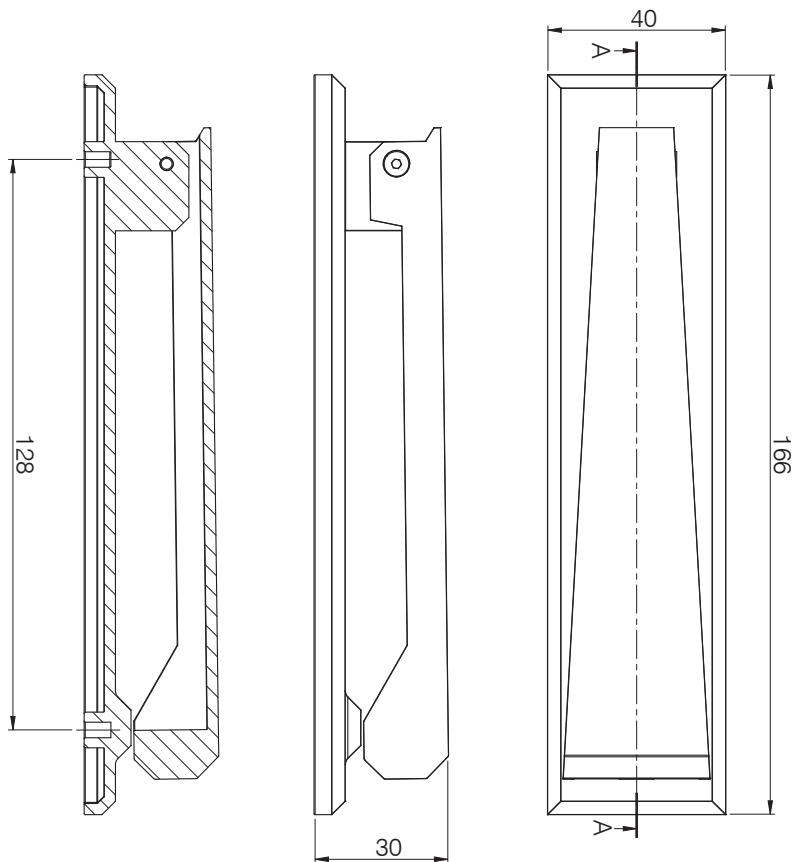

Supa™ Ponytail

Stainless Steel Door Knocker

Door
Accessories

TECHNICAL DRAWINGS

PART NUMBERS

Description	Polished Stainless	Brushed Stainless	Duo Polished Gold Stainless	Duo Polished Stainless
Supa™ Door Knocker	590131	590132	590133	590132