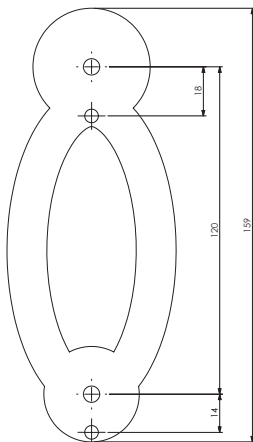

6" Modern Oval

Door Knocker

PRODUCT INFORMATION

- Modern design
- 6" in size
- Reassuringly weighty feel, manufactured in sand-cast or forged brass
- 9 colour options available
- Salt spray tested to 480 hours for painted finishes and 240 hours for plated finishes