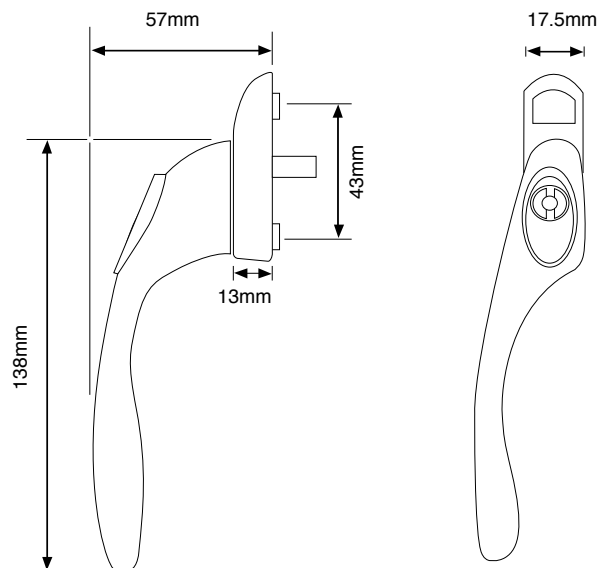

Technical Data

Pin Lengths (mm)	9, 12, 15, 20, 25, 30, 43, 55
Type	Cranked
Finishes	White, gold, chrome
Box Quantity	20

Technical Drawings

Pro-Linea Espag Handle

The Pro-Linea espagnolette handle is a stylish, high specification, push-to-operate, key-to-deadlock handle. Available in a range of finishes, its soft lines perfectly complement the chamfered appearance of modern profile systems.

- : Cranked right and left for improved handle clearance
- : Push-to-operate provides child safety, key-to-deadlock to enhance security
- : Non-locking and green button egress handles available
- : 90° stop to prevent gearbox over-stressing
- : Ergonomic design for optimum comfort and ease of operation
- : Available in a range of pin sizes to suit all major profile systems
- : Available in a range of high quality finishes
- : Secured By Design licensed product

Part Numbers

Description	Pin Length (mm)	Hand	White	Gold	Chrome
Pro-Linea Locking	9	Right	054400*	054420*	054440*
Pro-Linea Locking	9	Left	054401*	054421*	054441*
Pro-Linea Locking	12	Right	054402	054422	054442
Pro-Linea Locking	12	Left	054403	054423	054443
Pro-Linea Locking	15	Right	054404	054424	054444
Pro-Linea Locking	15	Left	054405	054425	054445
Pro-Linea Locking	20	Right	054406	054426	054446
Pro-Linea Locking	20	Left	054407	054427	054447
Pro-Linea Locking	25	Right	054410	054430	054450
Pro-Linea Locking	25	Left	054411	054431	054451
Pro-Linea Locking	30	Right	054412	054432	054452
Pro-Linea Locking	30	Left	054413	054433	054453
Pro-Linea Locking	43	Right	054414	054434	054454
Pro-Linea Locking	43	Left	054415	054435	054455
Pro-Linea Locking	55	Right	054416*	054436*	054456*
Pro-Linea Locking	55	Left	054417*	054437*	054457*