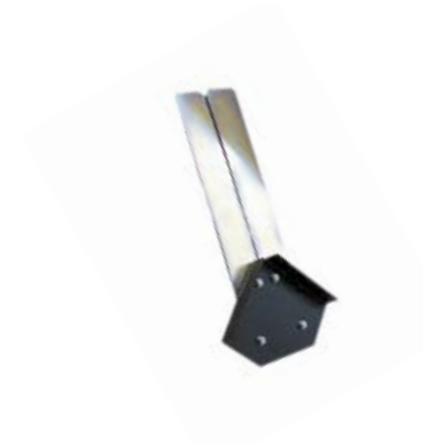

Spru Guide

Tool used in conjunction with Don Carlos knife to cut spru.

Part Numbers

Description

Spru Guide

Part No.
184114

to place your order simply call our sales team direct on 01327 312 400