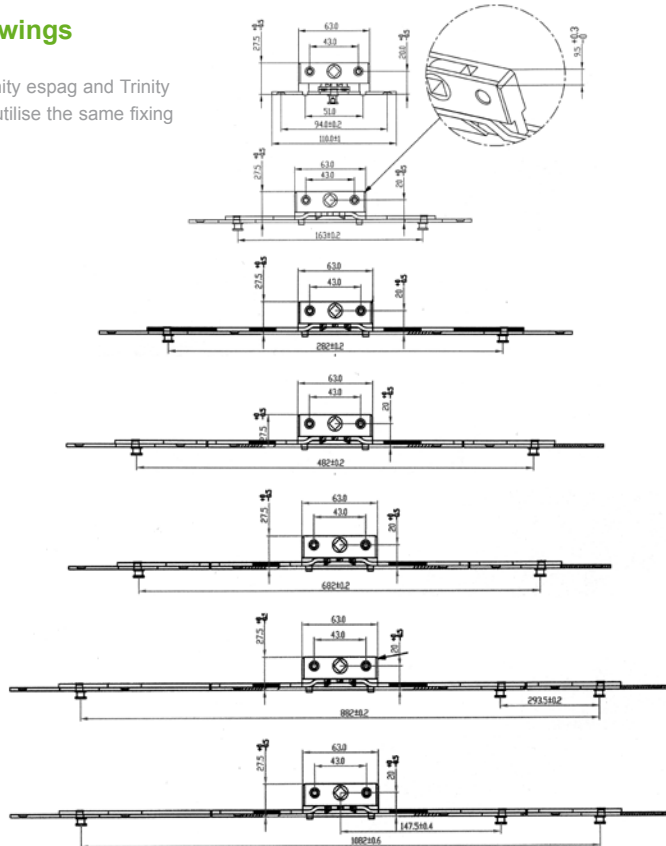

Technical Data

Backset (mm)	20 & 22
Cam Height (mm)	8 or 9 (standard espag) 7 or 8 (U-track espag)
Travel (mm)	6
Faceplate (mm)	16
Material Specification:	
Static Rail, Moving Rail, Rack	Steel C1008
Pinion, Cams	Steel C1008
Gearbox body	Zinc BS 1004A
Gearbox Cover Plate	Steel C1008
Box Quantity	10

Technical Drawings

Please note: The Trinity espag and Trinity U-Track espag both utilise the same fixing hole positions