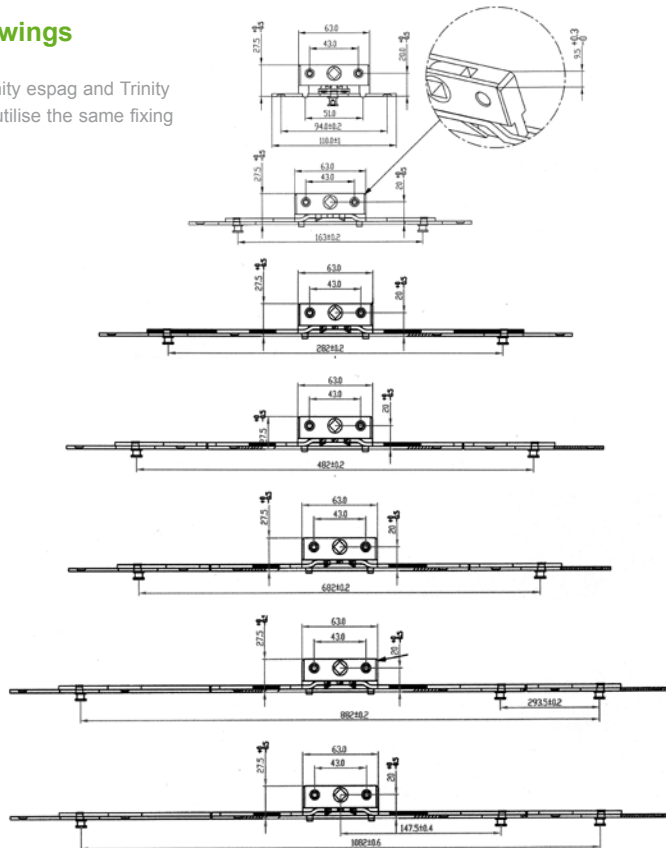

Technical Data

Backset (mm)	20 & 22
Cam Height (mm)	8 or 9 (standard espag) 7 or 8 (U-track espag)
Travel (mm)	6
Faceplate (mm)	16
Material Specification:	
Static Rail, Moving Rail, Rack	Steel C1008
Pinion, Cams	Steel C1008
Gearbox body	Zinc BS 1004A
Gearbox Cover Plate	Steel C1008
Box Quantity	10

Technical Drawings

Please note: The Trinity espag and Trinity U-Track espag both utilise the same fixing hole positions