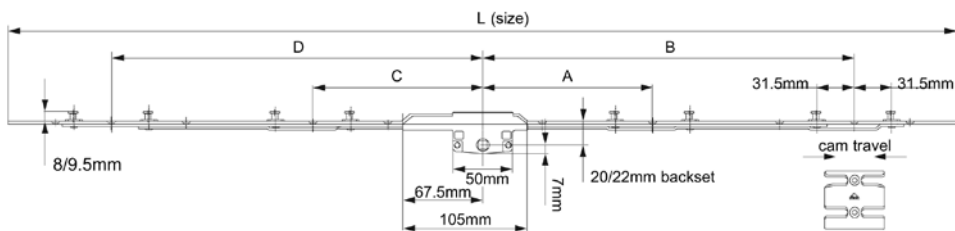

## Technical Data

Backset (mm)	20 & 22
Cam Height (mm)	8 or 9.5
Travel (mm)	20
Faceplate (mm)	16
Size Range (mm)	Min. 400 - max. 1300
Box Quantity	10

## Technical Drawings

Description	L - Size (mm)	Dimensions			
		A	B	C	D
Evolution Duo Cam	400	143	-	143	-
Evolution Duo Cam	550	213	-	213	-
Evolution Duo Cam	750	143	313	143	313
Evolution Duo Cam	850	143	363	143	363
Evolution Duo Cam	950	143	413	143	413
Evolution Duo Cam	1050	143	463	143	463
Evolution Duo Cam	1200	143	513	143	513

- Available in 20mm & 22mm backsets with 8mm or 9.5mm cams
- New design mushroom cam for enhanced security performance
- Centre line on striker face with a corresponding mark between the cams on the faceplate allowing quick and easy alignment
- Chromium VI free, silver coating providing over 700 hours corrosion resistance
- Will suit applications from 400mm to 1300mm
- Faster fabrication when compared with shootbolts, no need for cropping
- Non-handed double entry strikers available to suit most major profile systems
- Secured By Design licensed product

## Part Numbers

Description	Backset (mm)	Size (mm)	Size Range (mm)	Cams	8mm Cam	9.5mm Cam
Evolution Duo Cam	20	400	401-600	4	034404M	034424M
Evolution Duo Cam	20	550	601-800	4	034406M	034426M
Evolution Duo Cam	20	750	801-900	4	034408M	034428M
Evolution Duo Cam	20	850	901-1000	8	034409M	034429M
Evolution Duo Cam	20	950	1001-1100	8	034410M	034430M
Evolution Duo Cam	20	1050	1101-1200	8	034411M	034431M
Evolution Duo Cam	20	1150	1201-1300	8	034412M	034432M
Evolution Duo Cam	22	400	401-600	4	034444M	034464M
Evolution Duo Cam	22	550	601-800	4	034446M	034465M
Evolution Duo Cam	22	750	801-900	4	034448M	034468M
Evolution Duo Cam	22	850	901-1000	8	034449M	034469M
Evolution Duo Cam	22	950	1001-1100	8	034410M	034470M
Evolution Duo Cam	22	1050	1101-1200	8	034451M	034471M
Evolution Duo Cam	22	1200	1201-1300	8	034452M	034472M