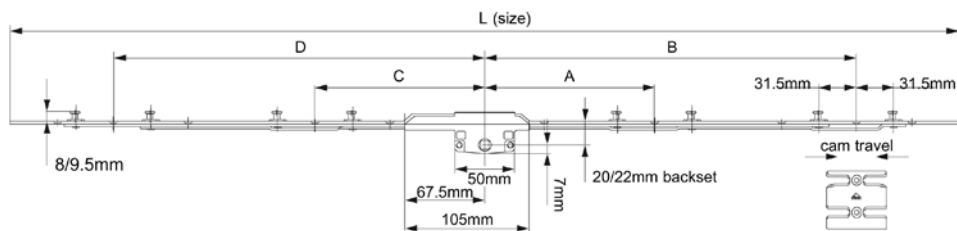

## Technical Data

Backset (mm)	20 & 22
Cam Height (mm)	8 or 9.5
Travel (mm)	20
Faceplate (mm)	16
Size Range (mm)	Min. 400 - max. 1300
Box Quantity	10

## Technical Drawings

Description	L - Size (mm)	Dimensions			
		A	B	C	D
Evolution Duo Cam	400	143	-	143	-
Evolution Duo Cam	550	213	-	213	-
Evolution Duo Cam	750	143	313	143	313
Evolution Duo Cam	850	143	363	143	363
Evolution Duo Cam	950	143	413	143	413
Evolution Duo Cam	1050	143	463	143	463
Evolution Duo Cam	1200	143	513	143	513

- Available in 20mm & 22mm backsets with 8mm or 9.5mm cams
- New design mushroom cam for enhanced security performance
- Centre line on striker face with a corresponding mark between the cams on the faceplate allowing quick and easy alignment
- Chromium VI free, silver coating providing over 700 hours corrosion resistance
- Will suit applications from 400mm to 1300mm
- Faster fabrication when compared with shootbolts, no need for cropping
- Non-handed double entry strikers available to suit most major profile systems
- Secured By Design licensed product

## Part Numbers

Description	Backset (mm)	Size (mm)	Size Range (mm)	Cams	8mm Cam	9.5mm Cam
Evolution Duo Cam	20	400	401-600	4	034404M	034424M
Evolution Duo Cam	20	550	601-800	4	034406M	034426M
Evolution Duo Cam	20	750	801-900	4	034408M	034428M
Evolution Duo Cam	20	850	901-1000	8	034409M	034429M
Evolution Duo Cam	20	950	1001-1100	8	034410M	034430M
Evolution Duo Cam	20	1050	1101-1200	8	034411M	034431M
Evolution Duo Cam	20	1150	1201-1300	8	034412M	034432M
Evolution Duo Cam	22	400	401-600	4	034444M	034464M
Evolution Duo Cam	22	550	601-800	4	034446M	034465M
Evolution Duo Cam	22	750	801-900	4	034448M	034468M
Evolution Duo Cam	22	850	901-1000	8	034449M	034469M
Evolution Duo Cam	22	950	1001-1100	8	034410M	034470M
Evolution Duo Cam	22	1050	1101-1200	8	034451M	034471M
Evolution Duo Cam	22	1200	1201-1300	8	034452M	034472M