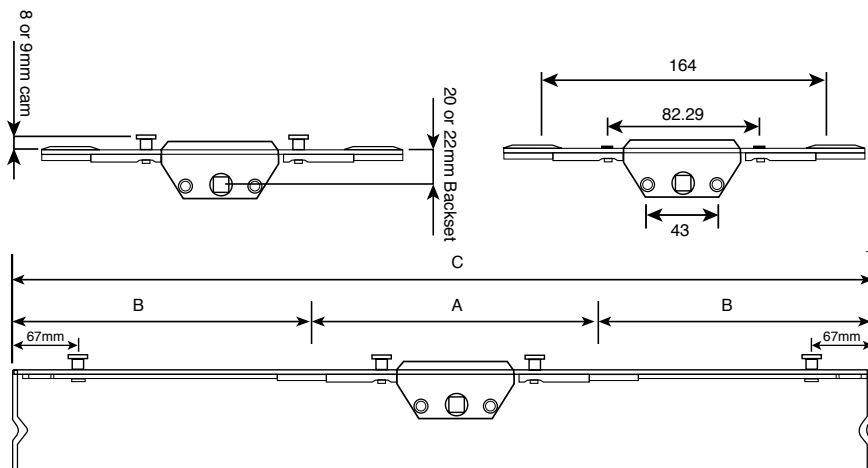

Technical Data

Backset (mm)	22
Cam Height (mm)	8 or 9
Travel (mm)	16
Faceplate (mm)	16
Size Range (mm)	Min. 330 - max. 1600
Material Specification:	
Gearbox: Die-Cast Comps	Zinc alloy casting ZP0400
Gearbox: Cams	Stainless steel 303 grade
Rod Ends: Face & Drive Bars	Ferritic stainless steel X6Cr17
Rod Ends: Cams	Stainless steel 303 grade
Retainers	Brass CZ 121-PB3
Box Quantity	Gearbox 20, extensions 20

Technical Drawings

Dimensions	Cams	Size	Min. Size	Max. Size
A	0	164 (Fixed)	-	-
Extensions				
B	0	118	-	-
B	1	318	-	-
B	1	518	-	-
B	1	718	-	-
C	0	118	330	400
C	1	318	400	800
C	1	518	800	1200
C	1	718	1200	1600

- 22mm backset with 8mm or 9mm mushroom cams
- Two mushroom cams on the gearbox provide additional sealing and security in the centre of the window
- Mushroom cams are adjustable for compression by +/- 1mm
- Shootbolts and mushroom cams are operated via a smooth reverse action gearbox
- Locking points throw in opposing directions
- Stainless steel or mild steel shootbolt extensions
- Secured By Design licensed product

Part Numbers

Description	Hand	Backset (mm)	No Cam	8mm Cam	9mm Cam
8 Series Shootbolt	Right	22	037533	037535	037537
8 Series Shootbolt	Left	22	037534	037536	037538

Description	Size (mm)	Size Range (mm)	Cams	8mm Cam	9mm Cam
Stainless Steel Extensions	118	330-400	0	037642	037642
Stainless Steel Extensions	318	400-800	1	037644	037634
Stainless Steel Extensions	518	800-1200	1	037646	037636
Stainless Steel Extensions	718	1200-1600	1	037648	037638
Mild Steel Extensions	118	330-400	0	037652	-
Mild Steel Extensions	318	400-800	1	037654	037664
Mild Steel Extensions	518	800-1200	1	037656	037666
Mild Steel Extensions	718	1200-1600	1	037658	037668