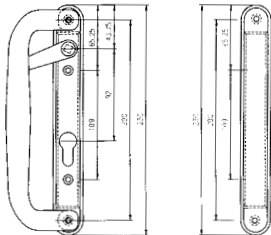

Technical Data

Type Inline patio handle
 Finishes Chrome, gold PVD, black, white

Technical Drawings

Int. / Ext. with Pz

Int. / Ext. Blind

Int. Pz / Ext. Blank

Int. Blind / Ext. Blank

Int. Blind (with lever) / Ext. Blank

Pro-Linea Inline Patio Handle

Range of attractively styled handles for use with the Mila Fearless inline sliding patio lock

- Reversible for right or left hand opening
- Longer operating lever provides smoother locking operation
- Versions available with blind or blank external backplate
- Range of stylish "pull-pad" handles available
- Available in attractive Gold PVD, Chrome, White and Black finishes

Part Numbers

Description - Finish	Chrome	Gold PVD	Black	White
Int. / Ext. with Pz	108600	108604	108807	108808
Int. Pz / Ext. Blind	108610	108614	108817	108818
Int. Blind / Ext. Blank	108620	108624	108827	108828
Int. Blind / Ext. Blank	108630	108634	108837	108838
Int. Blind (With Lever) / Ext. Blank	108640	108644	108847	108848