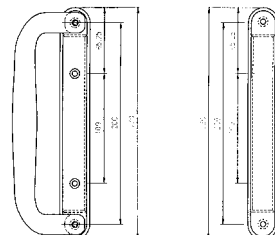

Technical Data

Type Inline patio handle
 Finishes Chrome, gold PVD, black, white

Technical Drawings

Int. / Ext. with Pz

Int. / Ext. Blind

Int. Pz / Ext. Blank

Int. Blind / Ext. Blank

Int. Blind (with lever) / Ext. Blank

Part Numbers

Description - Finish	Chrome	Gold PVD	Black	White
Int. / Ext. with Pz	108600	108604	108807	108808
Int. Pz / Ext. Blind	108610	108614	108817	108818
Int. Blind / Ext. Blank	108620	108624	108827	108828
Int. Blind / Ext. Blank	108630	108634	108837	108838
Int. Blind (With Lever) / Ext. Blank	108640	108644	108847	108848