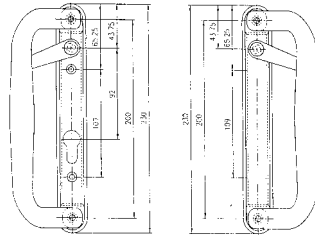

Technical Data

Type Inline patio handle
 Finishes Chrome, gold PVD, black, white

Technical Drawings

Int. / Ext. with Pz

Int. / Ext. Blind

Int. Pz / Ext. Blank

Int. Blind / Ext. Blank

Int. Blind (with lever) / Ext. Blank

Part Numbers

Description - Finish	Chrome	Gold PVD	Black	White
Int. / Ext. with Pz	108600	108604	108807	108808
Int. Pz / Ext. Blind	108610	108614	108817	108818
Int. Blind / Ext. Blank	108620	108624	108827	108828
Int. Blind / Ext. Blank	108630	108634	108837	108838
Int. Blind (With Lever) / Ext. Blank	108640	108644	108847	108848