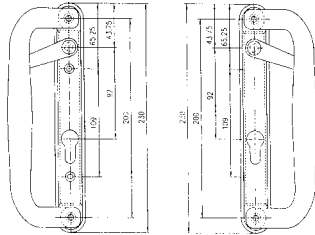

Technical Data

Type Inline patio handle
 Finishes Chrome, gold PVD, black, white

Technical Drawings

Int. / Ext. with Pz

Int. / Ext. Blind

Int. Pz / Ext. Blank

Int. Blind / Ext. Blank

Int. Blind (with lever) / Ext. Blank

Part Numbers

Description - Finish	Chrome	Gold PVD	Black	White
Int. / Ext. with Pz	108600	108604	108807	108808
Int. Pz / Ext. Blind	108610	108614	108817	108818
Int. Blind / Ext. Blank	108620	108624	108827	108828
Int. Blind / Ext. Blank	108630	108634	108837	108838
Int. Blind (With Lever) / Ext. Blank	108640	108644	108847	108848