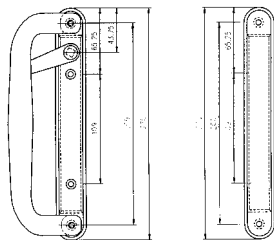

Technical Data

Type Inline patio handle
 Finishes Chrome, gold PVD, black, white

Technical Drawings

Int. / Ext. with Pz

Int. / Ext. Blind

Int. Pz / Ext. Blank

Int. Blind / Ext. Blank

Int. Blind (with lever) / Ext. Blank

Pro-Linea Inline Patio Handle

Range of attractively styled handles for use with the Mila Fearless inline sliding patio lock

- Reversible for right or left hand opening
- Longer operating lever provides smoother locking operation
- Versions available with blind or blank external backplate
- Range of stylish "pull-pad" handles available
- Available in attractive Gold PVD, Chrome, White and Black finishes

Part Numbers

Description - Finish	Chrome	Gold PVD	Black	White
Int. / Ext. with Pz	108600	108604	108807	108808
Int. Pz / Ext. Blind	108610	108614	108817	108818
Int. Blind / Ext. Blank	108620	108624	108827	108828
Int. Blind / Ext. Blank	108630	108634	108837	108838
Int. Blind (With Lever) / Ext. Blank	108640	108644	108847	108848