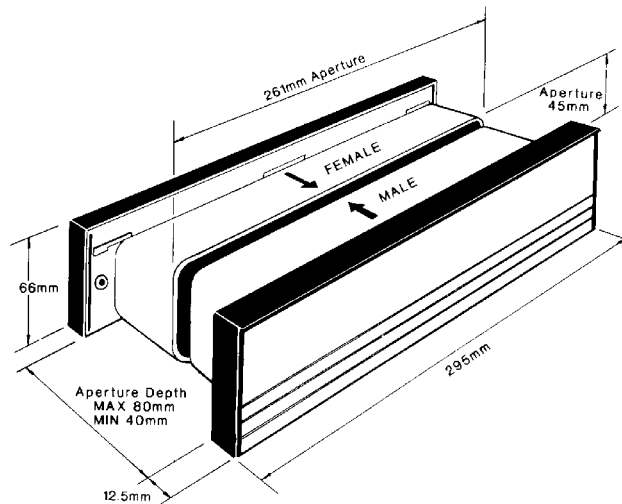

### Technical Data

Length (mm)	295
Height (mm)	66
Aperture Depth (mm)	Min. 40, max. 80
Finishes	Silver F1, gold F3, white
<b>Material Specification</b>	
Frame	ABS plastic
Flap	Extruded aluminium 6030 alloy
Springs	Acetal torsion bars
Draught Seals	Closed cell foam gasket - external Nylon brush seals - internal
Box Quantity	25

### Technical Drawing

### Post Master Letterbox

12" letterbox with aluminium frame and flap for use on most types of residential door.

- A4 aperture to BS 2911
- Telescopic sleeve set, min. aperture size 40mm, max. aperture size 80mm
- Available with various flap finishes and colour matched frame
- Closed cell foam gaskets externally
- Nylon brush seals internally

### Part Numbers

Description	Silver (F1)	Gold (F3)	White
Postmaster	110410	110393	110392