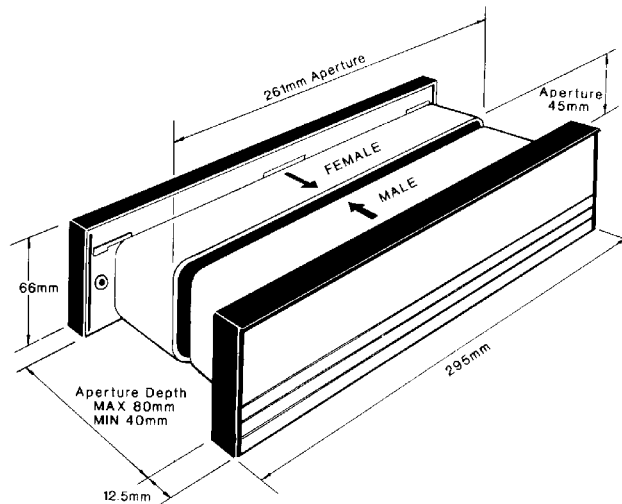

Technical Data

Length (mm)	295
Height (mm)	66
Aperture Depth (mm)	Min. 40, max. 80
Finishes	Silver F1, gold F3, white
Material Specification	
Frame	ABS plastic
Flap	Extruded aluminium 6030 alloy
Springs	Acetal torsion bars
Draught Seals	Closed cell foam gasket - external Nylon brush seals - internal
Box Quantity	25

Technical Drawing

Post Master Letterbox

12" letterbox with aluminium frame and flap for use on most types of residential door.

- A4 aperture to BS 2911
- Telescopic sleeve set, min. aperture size 40mm, max. aperture size 80mm
- Available with various flap finishes and colour matched frame
- Closed cell foam gaskets externally
- Nylon brush seals internally

Part Numbers

Description	Silver (F1)	Gold (F3)	White
Postmaster	110410	110393	110392

Guarantees & Accreditations

Mechanical Guarantee	5 years
Labour Guarantee	2 years

to place your order simply call our sales team direct on 01327 312 400