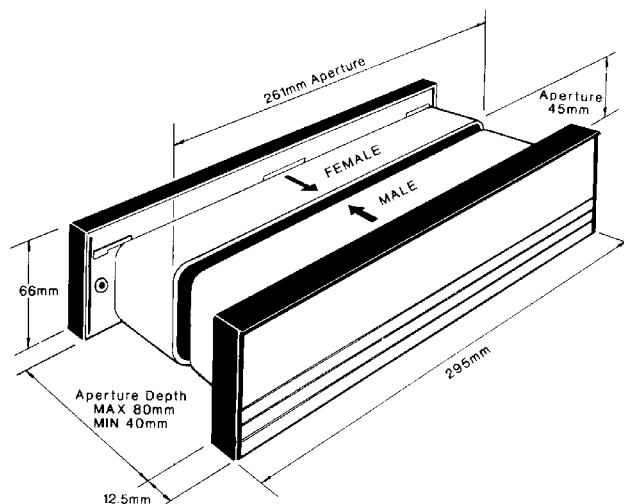

Technical Data

Length (mm)	295
Height (mm)	66
Aperture Depth (mm)	Min. 40, max. 80
Finishes	Polished gold, silver F1, gold F3, silver, black, white
Material Specification:	
Frame	ABS Plastic
Flap	Extruded Aluminium 6030 alloy
Springs	Acetal Torsion Bars
Draught Seals	Closed Cell Foam gasket - External Nylon Brush Seals - Internal
Box Quantity	25

Technical Drawing

Grand Contoura Letterbox

ABS moulded 12" letterbox with a robust aluminium flap for use on most types of residential door.

- A4 aperture to BS 2911
- Telescopic sleeve set, min. aperture size 40mm, max. aperture size 80mm
- Black frame available with various flap finishes
- Closed cell foam gaskets externally
- Nylon brush seals internally

Part Numbers

Description	Polished Gold	Silver (F1)	Gold (F3)	Silver	Black	White
Grand Contoura	110689W	110682W	110688W	110685W	110686W	110687W

Guarantees & Accreditations

Mechanical Guarantee	5 years
Labour Guarantee	2 years