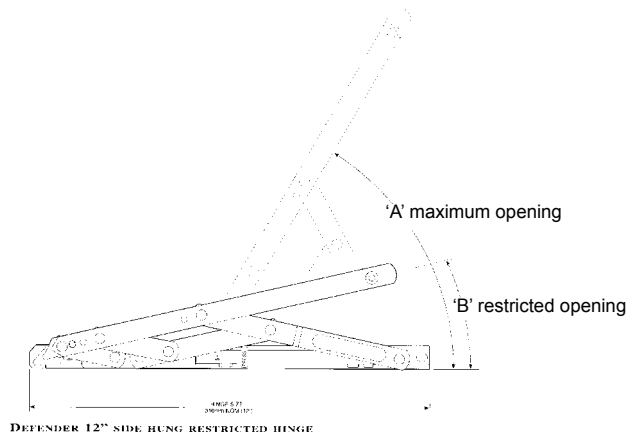

Technical Data

Application	Top & side hung, restricted
Stack Height (mm)	13, 16, 17
Size (inches)	Top hung = 12, 16, 20, 24, side hung = 12, 16
Max. Sash Weight (kgs)	Top hung = 35, side hung = 24
Material Specification	
Links & Track - Ferritic	Stainless steel to BS 10088/2 grade 1.4016
Rivets - Ferritic	Stainless steel to BS 10263/5 grade 1.4016
Links & Tracks - Austenitic	Stainless steel to BS 10088/2 grade 1.4301
Rivets - Austenitic	Stainless steel to BS 10263/5 grade 1.4567
End Caps & Points	Nylon 66
Friction Cam	Zinc alloy BS EN 1774:ZL0410, zinc & gold passivate finish
Restricted Lever	Zinc alloy BS EN 1774:ZL0410, bright copper nickel plate
Box Quantity	Top hung 12" = 50, top hung 16", 20", 24" = 25 side hung 12" = 50, side hung 16" = 25

Technical Drawing

Fixing Hole Details

Description	A (Degrees)	B (Degrees)
Top hung 12"	65°	15°
Top hung 16"	60°	10°
Top hung 20"	50°	8°
Top hung 24"	37.5°	7°
Side hung 12"	60°	13°
Side hung 16"	60°	12°

Defender Restricted Friction Stay

Recommended Maximum Sash

Description	Size (")	Width (mm)	Height (mm)	Weight (kg)	Opening (°)
Top Hung	12	550	350	20	15°
Top Hung	16	780	500	21	10°
Top Hung	20	1100	700	24	8°
Top Hung	24	1300	850	35	7°
Side Hung	12	600	300	22	13°
Side Hung	16	700	400	24	12°

Part Numbers

Description	Size (")	13mm	16mm	17mm
		Stack Height	Stack Height	Stack Height
Top Hung	12	028160	028180*	028200
Top Hung	16	028162	028182*	028202
Top Hung	20	028164	028184	028204
Top Hung	24	028166	028186	028206
Side Hung Left Hand	12	028168	028188	028208
Side Hung Right Hand	12	028169	028189	028209
Side Hung Left Hand	16	028170	028190*	028210
Side Hung Right Hand	16	028171	028191*	028211