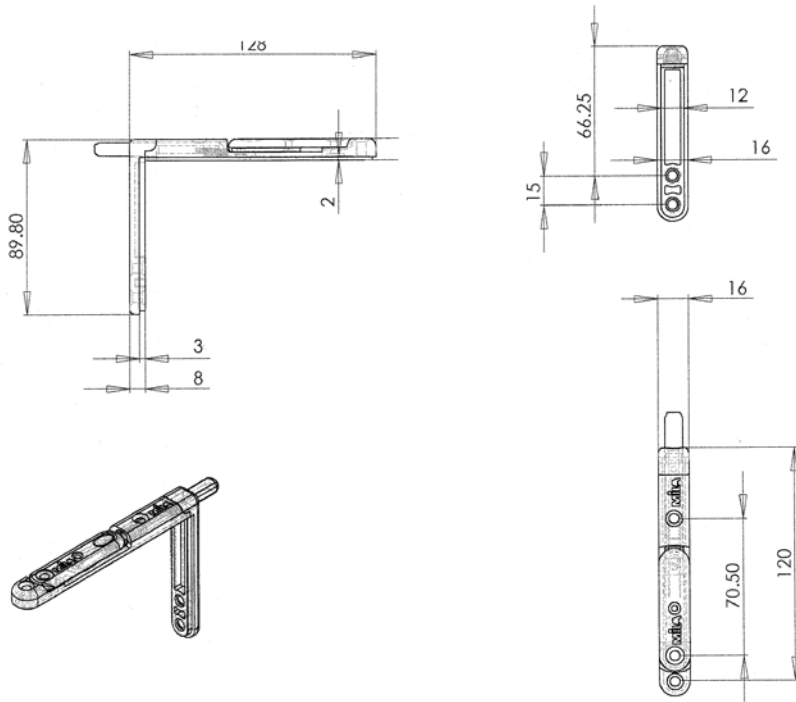

Technical Drawing

Large Finger Operated Shootbolt

Large finger operated shootbolt for use on the slave leaf of a pair of french windows or doors.

Features:

- 11mm diameter shootbolt.
- Shootbolt throw is adjustable between 12-16mm.
- Rotational lever requires only minimal operating forces.
- For further security an enhanced shootbolt is available with a longer shootbolt and a security plate/return which provides two further screw fixings

Part Numbers

Description

Large Finger Operated Shootbolt

Part No.

044208

Guarantees & Accreditations

Mechanical Guarantee	5 years
Labour Guarantee	2 years

to place your order simply call our sales team direct on 01327 312 400