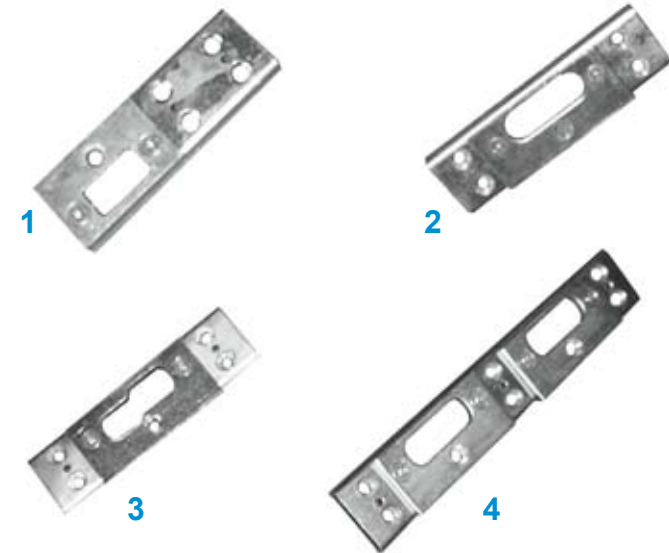

Shootbolt Strikers

Universal shootbolt strikers that can be utilised for either 11mm diameter shootbolts or tilt & turn shootbolts

- For a list of profile related packers please see pages 220-221