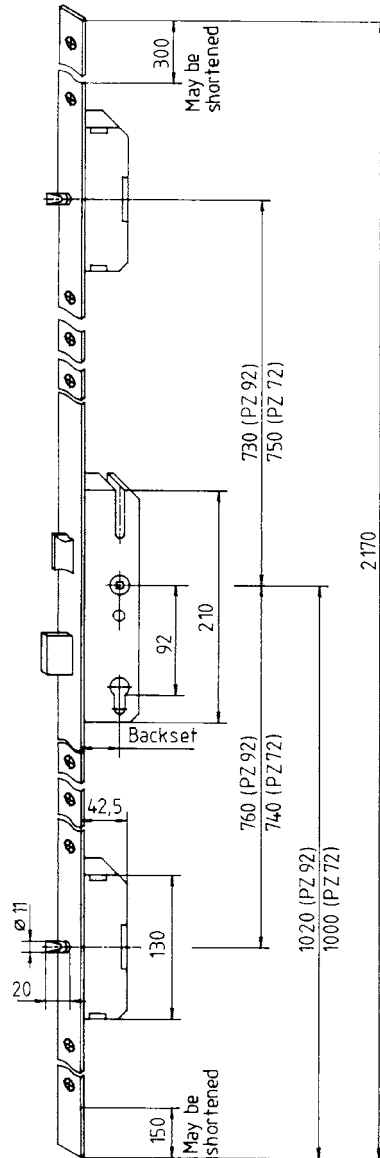

Technical Drawing

Genius Electronic Lock

The Genius multipoint lock features two strong pins for security and sealing, and a deadbolt protected with anti-saw pins. The lock is operated by a hand-held key-fob - one press of the button automatically retracts all locking points.