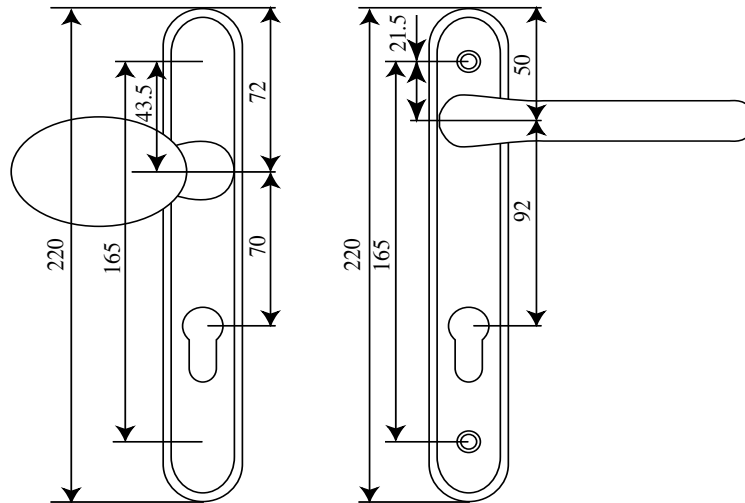

Technical Data

Type	Lever/pad
Pz	92/70
Backplate Width (mm)	31
Finishes	Chrome, gold PVD, black, white
Box Quantity	20

Technical Drawing

B1 External handle

Internal handle

Trinity Door Handle - Pz 92/70

Attractive range of door furniture providing quality, value and reliability. The rounded, elegant styling of both handle and backplate provides high quality appearance and feel. Reliability is assured through cycle and corrosion testing to the latest industry standards.

- To suit Mila Trinity & M-Fear multipoint locks
- Lever/lever & lever/pad version to suit multipoint locks with 92mm Pz
- Blind external handleset available for use on balcony and french doors
- Reversible for left & right hand doors
- Fixing lugs located on both sides to provide a secure fit onto the door
- Supplied complete with spindle and fixing screws
- Available in a range of attractive finishes

TRINITY

Part Numbers

Description	Variant	Pz	Chrome	Gold PVD	Black	White
Trinity Lever/Pad	B1	92/70	051230	051234	051237*	051238

* Special orders only

Guarantees & Accreditations

Mechanical Guarantee	10 years	Surface Finish Guarantee (PVD)	2 years
Labour Guarantee	2 years		