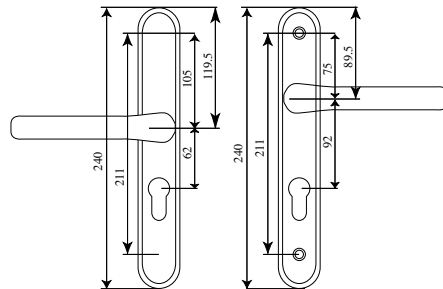

Technical Data

Type	Lever/lever, lever/pad & blind
Pz	92, 92/62
Backplate Width (mm)	31
Finishes	Chrome, gold PVD, black, white
Box Quantity	20

Technical Drawings

E1 External Internal

Please note: variant E2 (lever/pad) utilises the same fixing holes as variant E1

E3 External Internal

Please note: variant E4 (lever/pad) utilises the same fixing holes as variant E3

E5 Blind External Internal

E6 Blind External Internal

Trinity Door Handle - Pz 92/62

Attractive range of door furniture providing quality, value and reliability. The rounded, elegant styling of both handle and backplate provides high quality appearance and feel. Reliability is assured through cycle and corrosion testing to the latest industry standards.

- To suit Mila Master & Paddock Lockmaster multipoint locks
- Lever/lever & lever/pad version to suit multipoint locks with 92mm Pz & 92/62mm Pz
- Blind external handleset available for use on balcony and french doors
- Reversible for left & right handed doors
- Fixing lugs located on both sides to provide a secure fit onto the door
- Supplied complete with spindle and fixing screws
- Available in a range of attractive finishes
- Version with colour matched snib device also available

TRINITY

Part Numbers

Description	Variant	Pz	Chrome	Gold PVD	Black	White
Trinity Lever/Lever	E1	92	051320	051324	051327	051328
Trinity Lever/Pad	E2	92	051330	051334	051337	051338
Trinity Lever/Lever	E3	92/62	051340	051344	051347	051348
Trinity Lever/Pad	E4	92/62	051350	051354	051357	051358
Trinity Lever/Blind	E5	92	051360	051364	051367	051368
Trinity Lever/Lever Blind Ext.	E6	92	051370	051374	051377	051378
Spring Cassette (2 required)	-	-	-	-	-	059713H