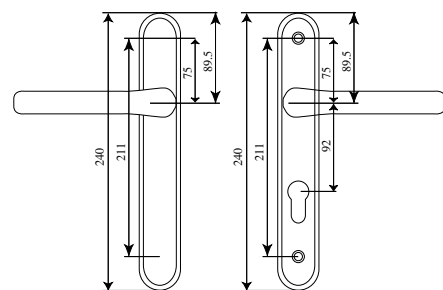

Technical Data

Type	Lever/lever, lever/pad & blind
Pz	92, 92/62
Backplate Width (mm)	31
Finishes	Chrome, gold PVD, black, white
Box Quantity	20

Technical Drawings

E1 External Internal

Please note: variant E2 (lever/pad) utilises the same fixing holes as variant E1

E3 External Internal

Please note: variant E4 (lever/pad) utilises the same fixing holes as variant E3

E5 Blind External Internal

E6 Blind External Internal

Trinity Door Handle - Pz 92/62

Attractive range of door furniture providing quality, value and reliability. The rounded, elegant styling of both handle and backplate provides high quality appearance and feel. Reliability is assured through cycle and corrosion testing to the latest industry standards.

- To suit Mila Master & Paddock Lockmaster multipoint locks
- Lever/lever & lever/pad version to suit multipoint locks with 92mm Pz & 92/62mm Pz
- Blind external handleset available for use on balcony and french doors
- Reversible for left & right handed doors
- Fixing lugs located on both sides to provide a secure fit onto the door
- Supplied complete with spindle and fixing screws
- Available in a range of attractive finishes
- Version with colour matched snib device also available

TRINITY

Part Numbers

Description	Variant	Pz	Chrome	Gold PVD	Black	White
Trinity Lever/Lever	E1	92	051320	051324	051327	051328
Trinity Lever/Pad	E2	92	051330	051334	051337	051338
Trinity Lever/Lever	E3	92/62	051340	051344	051347	051348
Trinity Lever/Pad	E4	92/62	051350	051354	051357	051358
Trinity Lever/Blind	E5	92	051360	051364	051367	051368
Trinity Lever/Lever Blind Ext.	E6	92	051370	051374	051377	051378
Spring Cassette (2 required)	-	-	-	-	-	059713H