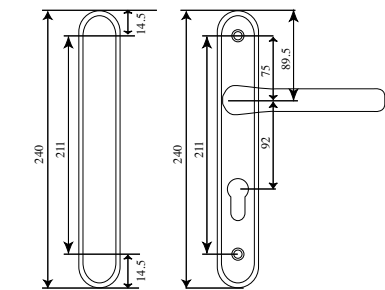

Technical Data

Type	Lever/lever, lever/pad & blind
Pz	92, 92/62
Backplate Width (mm)	31
Finishes	Chrome, gold PVD, black, white
Box Quantity	20

Technical Drawings

E1 External Internal

Please note: variant E2 (lever/pad) utilises the same fixing holes as variant E1

E3 External Internal

Please note: variant E4 (lever/pad) utilises the same fixing holes as variant E3

E5 Blind External Internal

E6 Blind External Internal

Trinity Door Handle - Pz 92/62

Attractive range of door furniture providing quality, value and reliability. The rounded, elegant styling of both handle and backplate provides high quality appearance and feel. Reliability is assured through cycle and corrosion testing to the latest industry standards.

- To suit Mila Master & Paddock Lockmaster multipoint locks
- Lever/lever & lever/pad version to suit multipoint locks with 92mm Pz & 92/62mm Pz
- Blind external handleset available for use on balcony and french doors
- Reversible for left & right handed doors
- Fixing lugs located on both sides to provide a secure fit onto the door
- Supplied complete with spindle and fixing screws
- Available in a range of attractive finishes
- Version with colour matched snib device also available

TRINITY

Part Numbers

Description	Variant	Pz	Chrome	Gold PVD	Black	White
Trinity Lever/Lever	E1	92	051320	051324	051327	051328
Trinity Lever/Pad	E2	92	051330	051334	051337	051338
Trinity Lever/Lever	E3	92/62	051340	051344	051347	051348
Trinity Lever/Pad	E4	92/62	051350	051354	051357	051358
Trinity Lever/Blind	E5	92	051360	051364	051367	051368
Trinity Lever/Lever Blind Ext.	E6	92	051370	051374	051377	051378
Spring Cassette (2 required)	-	-	-	-	-	059713H