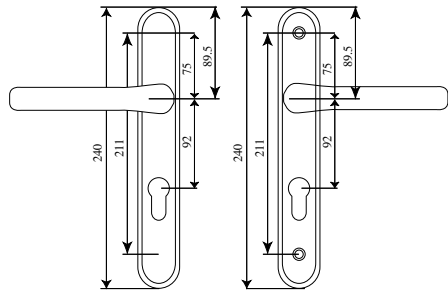

Technical Data

Type	Lever/lever, lever/pad & blind
Pz	92, 92/62
Backplate Width (mm)	31
Finishes	Chrome, gold PVD, black, white
Box Quantity	20

Technical Drawings

E1 External Internal

Please note: variant E2 (lever/pad) utilises the same fixing holes as variant E1

E3 External Internal

Please note: variant E4 (lever/pad) utilises the same fixing holes as variant E3

E5 Blind External Internal

E6 Blind External Internal

Trinity Door Handle - Pz 92/62

Attractive range of door furniture providing quality, value and reliability. The rounded, elegant styling of both handle and backplate provides high quality appearance and feel. Reliability is assured through cycle and corrosion testing to the latest industry standards.

- To suit Mila Master & Paddock Lockmaster multipoint locks
- Lever/lever & lever/pad version to suit multipoint locks with 92mm Pz & 92/62mm Pz
- Blind external handleset available for use on balcony and french doors
- Reversible for left & right handed doors
- Fixing lugs located on both sides to provide a secure fit onto the door
- Supplied complete with spindle and fixing screws
- Available in a range of attractive finishes
- Version with colour matched snib device also available

TRINITY

Part Numbers

Description	Variant	Pz	Chrome	Gold PVD	Black	White
Trinity Lever/Lever	E1	92	051320	051324	051327	051328
Trinity Lever/Pad	E2	92	051330	051334	051337	051338
Trinity Lever/Lever	E3	92/62	051340	051344	051347	051348
Trinity Lever/Pad	E4	92/62	051350	051354	051357	051358
Trinity Lever/Blind	E5	92	051360	051364	051367	051368
Trinity Lever/Lever Blind Ext.	E6	92	051370	051374	051377	051378
Spring Cassette (2 required)	-	-	-	-	-	059713H