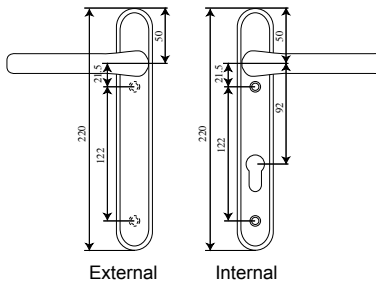

Technical Data

Pz	92/92 - Lever/lever, 92/92 - Lever/pad
Finishes	Chrome, chrome PVD, gold PVD, black, white
Box Quantity	1

Technical Drawings

A1

A2 - A3

A4