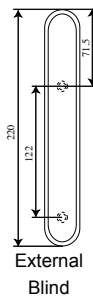

Technical Data

Pz	92/92 - Lever/lever, 92/92 - Lever/pad
Finishes	Chrome, chrome PVD, gold PVD, black, white
Box Quantity	1

Technical Drawings

A1

A2 - A3

A4