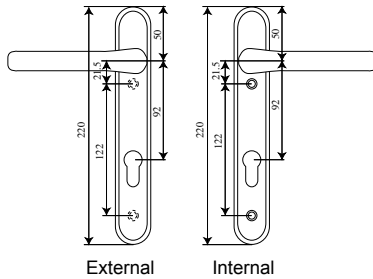

Technical Data

Pz	92/92 - Lever/lever, 92/92 - Lever/pad
Finishes	Chrome, chrome PVD, gold PVD, black, white
Box Quantity	1

Technical Drawings

A1