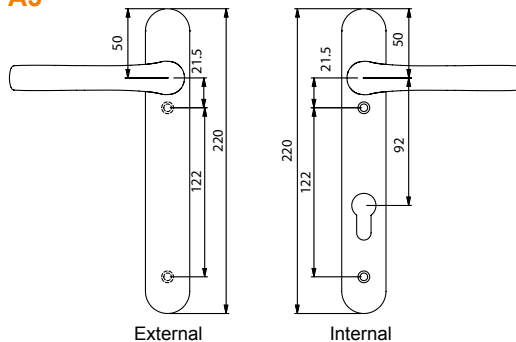

Technical Data

Pz	92
Finishes	Silver F1, chrome PVD, gold F3, gold PVD, black, white
Box Quantity	10

Technical Drawings

A1

A2

A3

Pro-Linea Door Handle Pz 92

Our designer range of Pro-Linea door handles makes a bold style statement, enhanced by a range of attractive finishes including:

For use with unsprung door locks or to avoid the problem of "sagging" handles, a spring module has been built into the Pro-Linea handle backplate to ensure that the handle always returns to 90° after each use.

pro
linea

Part Numbers

Description	Variant	Pz	Silver F1	Chrome PVD	Gold F3	Gold PVD	Black	White
Lever/Lever	A1	92	050300	050301	050303	050304	050307	050308
Lever/Pad	A2	92	050310	050311	050313	050314	050317	050318
Lever/Lever	A3	92	050340*	050341	050343*	050344	050347*	050348*