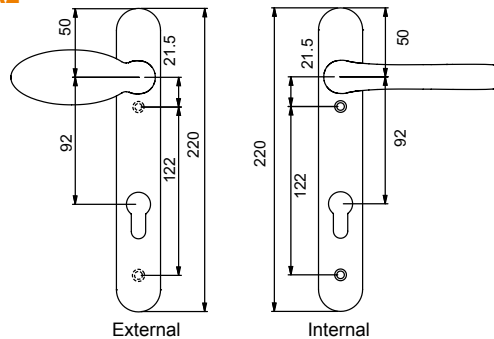

Technical Data

Pz	92
Finishes	Silver F1, chrome PVD, gold F3, gold PVD, black, white
Box Quantity	10

Technical Drawings

A1

A2

A3

Pro-Linea Door Handle Pz 92

Our designer range of Pro-Linea door handles makes a bold style statement, enhanced by a range of attractive finishes including:

- Contemporary Chrome
- Elegant Gold
- Traditional Black
- Minimalist White

Both lever and pad Pro-Linea handles have been ergonomically designed for optimum comfort and ease of operation when in use. Their soft lines perfectly complement the chamfered appearance of modern door styles.

For use with unsprung door locks or to avoid the problem of "sagging" handles, a spring module has been built into the Pro-Linea handle backplate to ensure that the handle always returns to 90° after each use.

pro
linea

Part Numbers

Description	Variant	Pz	Silver F1	Chrome PVD	Gold F3	Gold PVD	Black	White
Lever/Lever	A1	92	050300	050301	050303	050304	050307	050308
Lever/Pad	A2	92	050310	050311	050313	050314	050317	050318
Lever/Lever	A3	92	050340*	050341	050343*	050344	050347*	050348*