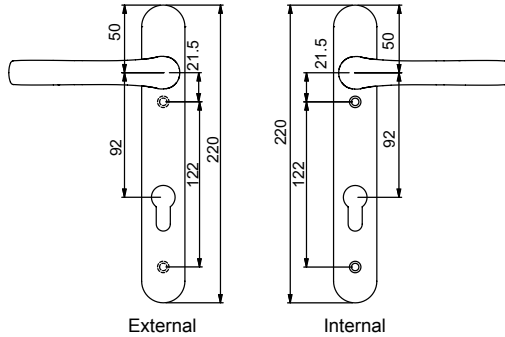

Technical Data

Pz	92
Finishes	Silver F1, chrome PVD, gold F3, gold PVD, black, white
Box Quantity	10

Technical Drawings

A1

A2

A3

Pro-Linea Door Handle Pz 92

Our designer range of Pro-Linea door handles makes a bold style statement, enhanced by a range of attractive finishes including:

For use with unsprung door locks or to avoid the problem of "sagging" handles, a spring module has been built into the Pro-Linea handle backplate to ensure that the handle always returns to 90° after each use.

pro
linea

Part Numbers

Description	Variant	Pz	Silver F1	Chrome PVD	Gold F3	Gold PVD	Black	White
Lever/Lever	A1	92	050300	050301	050303	050304	050307	050308
Lever/Pad	A2	92	050310	050311	050313	050314	050317	050318
Lever/Lever	A3	92	050340*	050341	050343*	050344	050347*	050348*