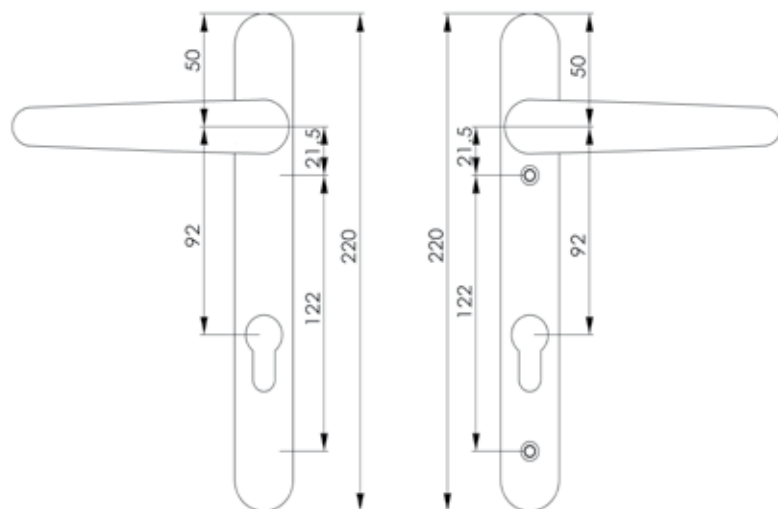

Technical Data

| | |
|----------------------|--------------------------------------|
| Type | Lever/lever, lever/pad |
| Pz | 92 |
| Backplate Width (mm) | 31 |
| Finishes | Silver (F1), gold (F3), black, white |
| Box Quantity | 10 |

Technical Drawing

A1

External

Internal

Please note: variant A2 (lever/pad) utilises the same fixing holes as variant A1

Ideal Door Handle - Pz 92

The ideal solutions in life are often the simplest. In terms of hardware this means a simple combination of style, form and function. Taking these ideals Mila have developed a range of contemporary door handles. Available in a range of finishes, there is an Ideal solution for every door.

The contemporary stylings of Ideal door handle blend with simple, reliable function to form an ideal partnership.

- Lever/lever & lever/pad available
- Reversible for left & right handed doors
- Supplied complete with spindle and fixing screws
- Fixing lugs located on both sides to provide a secure fit onto the door
- Available in a range of attractive finishes

Part Numbers

| Description | Variant | Pz | Silver (F1) | Gold (F3) | Black | White |
|-------------------|---------|----|-------------|-----------|--------|--------|
| Ideal Lever/Lever | A1 | 92 | 050100 | 050103 | 050107 | 050108 |
| Ideal Lever/Pad | A2 | 92 | 050110 | 050113 | 050117 | 050118 |