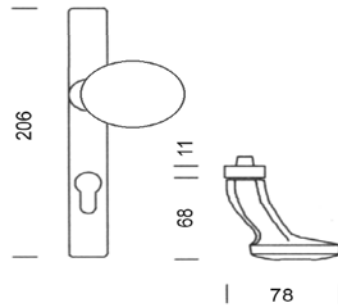

Technical Data

Type	Lever/pad
Pz	92
Backplate Width (mm)	26
Fixings	2
Finishes	Silver (F1), gold (F3), black, white
Box Quantity	40

Technical Drawings

External handle

Internal handle

A1

Hoppe Lever/Pad Door Handle - Pz 92

Cast aluminium lever/pad door handle consisting of a pair of backplates with unsprung levers.

- Reversible for left or right hand doors
- Fixing lugs located on both sides to provide a secure fit onto the door
- Supplied with 8x8mm solid spindle and 2 x M5 screws
- Suitable for locks with a Pz distance of 92mm
- Concealed screw fixing from inside
- Available in a range of attractive finishes
- BBA approved product

Part Numbers

Description	Variant	Pz	Silver (F1)	Gold (F3)	Black	White
Hoppe Lever/Pad	A1	92	051160H	051163H	051167H	051168H

Guarantees & Accreditations

Mechanical Guarantee	5 years
Labour Guarantee	2 years