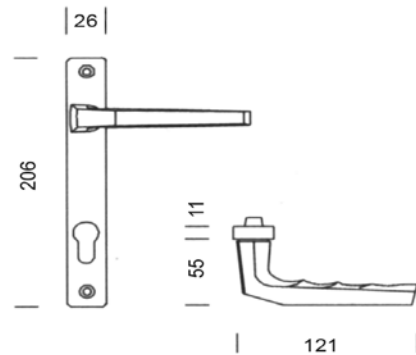

Technical Data

Type	Lever/pad
Pz	92
Backplate Width (mm)	26
Fixings	2
Finishes	Silver (F1), gold (F3), black, white
Box Quantity	40

Technical Drawings

External handle

Internal handle

A1

Hoppe Lever/Pad Door Handle - Pz 92

Cast aluminium lever/pad door handle consisting of a pair of backplates with unsprung levers.

- Reversible for left or right hand doors
- Fixing lugs located on both sides to provide a secure fit onto the door
- Supplied with 8x8mm solid spindle and 2 x M5 screws
- Suitable for locks with a Pz distance of 92mm
- Concealed screw fixing from inside
- Available in a range of attractive finishes
- BBA approved product

Part Numbers

Description	Variant	Pz	Silver (F1)	Gold (F3)	Black	White
Hoppe Lever/Pad	A1	92	051160H	051163H	051167H	051168H

Guarantees & Accreditations

Mechanical Guarantee	5 years
Labour Guarantee	2 years