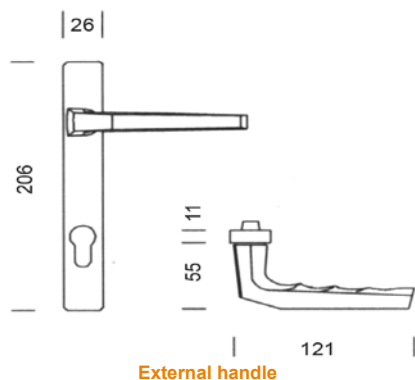

Technical Data

| | |
|----------------------|--------------------------------------|
| Type | Lever/Lever |
| Pz | 92 |
| Backplate Width (mm) | 26 |
| Fixings | 2 |
| Finishes | Silver (F1), gold (F3), black, white |
| Box Quantity | 20 |

Technical Drawings

A1

Hoppe Lever/Lever Door Handle - Pz 92

Cast aluminium lever/lever door handle consisting of a pair of backplates with unsprung levers.

- Reversible for left or right hand doors
- Fixing lugs located on both sides to provide a secure fit onto the door
- Supplied with 8x8mm solid spindle and 2 x M5 screws
- Suitable for locks with a Pz distance of 92mm
- Concealed screw fixing from inside
- Available in a range of attractive finishes
- BBA approved product

Part Numbers

| Description | Variant | Pz | Silver (F1) | Gold (F3) | Black | White |
|-------------------|---------|----|-------------|-----------|---------|---------|
| Hoppe Lever/Lever | A1 | 92 | 050870H | 050873H | 050877H | 050878H |