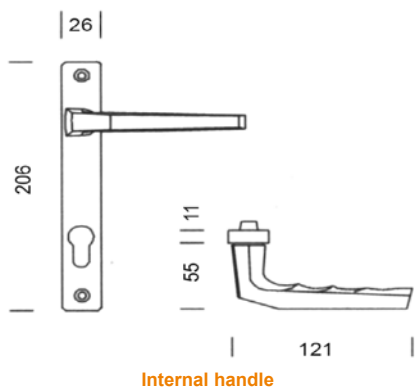

Technical Data

| | |
|----------------------|--------------------------------------|
| Type | Lever/Lever |
| Pz | 92 |
| Backplate Width (mm) | 26 |
| Fixings | 2 |
| Finishes | Silver (F1), gold (F3), black, white |
| Box Quantity | 20 |

Technical Drawings

A1

Hoppe Lever/Lever Door Handle - Pz 92

Cast aluminium lever/lever door handle consisting of a pair of backplates with unsprung levers.

- Reversible for left or right hand doors
- Fixing lugs located on both sides to provide a secure fit onto the door
- Supplied with 8x8mm solid spindle and 2 x M5 screws
- Suitable for locks with a Pz distance of 92mm
- Concealed screw fixing from inside
- Available in a range of attractive finishes
- BBA approved product

Part Numbers

| Description | Variant | Pz | Silver (F1) | Gold (F3) | Black | White |
|-------------------|---------|----|-------------|-----------|---------|---------|
| Hoppe Lever/Lever | A1 | 92 | 050870H | 050873H | 050877H | 050878H |