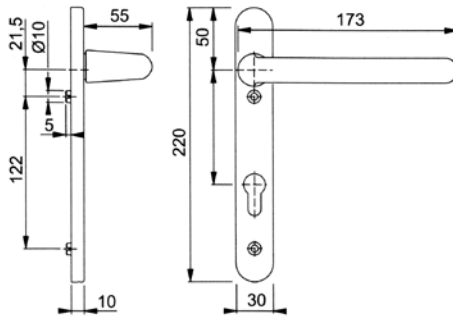

Technical Data

Type	Lever/lever
Pz	92
Backplate Width (mm)	30
Fixings	2
Finishes	Silver (F1), gold (F3), black, white
Box Quantity	24

Technical Drawings

Internal handle

A1

External handle

Hoppe Infirm Door Handle Pz 92

Cast aluminium Lever/lever door furniture consisting of a pair of backplates with unsprung levers.

- Backplates 26mm wide, suitable for locks with 92 Pz
- Reversible for left or right hand doors
- Fixing lugs located on both sides to provide a secure fit
- Supplied with 8x8mm solid spindle and 2 x M5 screws
- Available in a range of attractive finishes

Part Numbers

Description	Pz	Silver F1	Gold F3	Black	White
Hoppe Infirm Lever/Lever	92	050990H*	050953H	050957H*	050958H

* Special order only

Guarantees & Accreditations

Mechanical Guarantee	5 years
Labour Guarantee	2 years