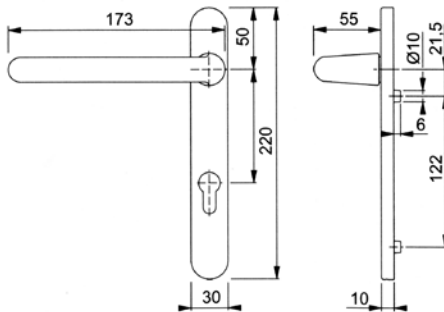

Technical Data

Type	Lever/lever
Pz	92
Backplate Width (mm)	30
Fixings	2
Finishes	Silver (F1), gold (F3), black, white
Box Quantity	24

Technical Drawings

Internal handle

A1

External handle

Hoppe Infirm Door Handle Pz 92

Cast aluminium Lever/lever door furniture consisting of a pair of backplates with unsprung levers.

- Backplates 26mm wide, suitable for locks with 92 Pz
- Reversible for left or right hand doors
- Fixing lugs located on both sides to provide a secure fit
- Supplied with 8x8mm solid spindle and 2 x M5 screws
- Available in a range of attractive finishes

Part Numbers

Description	Pz	Silver F1	Gold F3	Black	White
Hoppe Infirm Lever/Lever	92	050990H*	050953H	050957H*	050958H

* Special order only

Guarantees & Accreditations

Mechanical Guarantee	5 years
Labour Guarantee	2 years