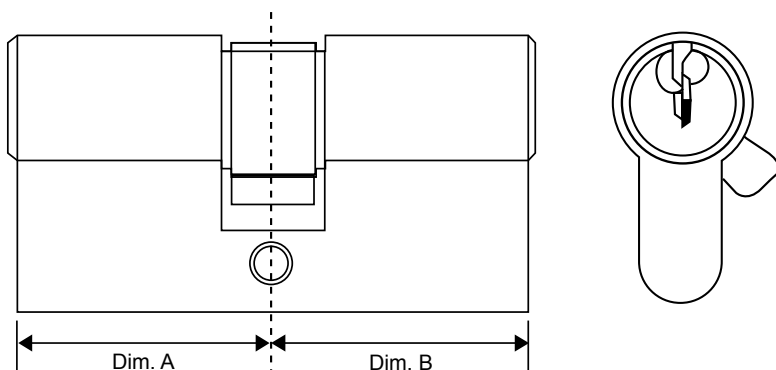

Box Qty: 20 (10 pairs)

Technical Drawing

Pro-Linea 6 Pin Paired Alike Cylinders

Double profile cylinders supplied paired in two's.

Pro-Linea cylinders from Mila provide security and proven reliability as standard. A comprehensive range of sizes and finishes are available.

- : Over 100,000 effective differs
- : Anti-drill pins provide protection against drilling
- : Corrosion and temperature resistant for reliability in extreme temperatures
- : Available in polished brass and polished chrome finishes
- : Suites with other Pro-linea products
- : BS EN 1303 - Grade 6 - Pro-Linea cylinders meet all relevant standards and have been independently certified to BS EN 1303 - Grade 6.
- : BS EN 1303 Classification: 1 6 0 0 0 C 6 0