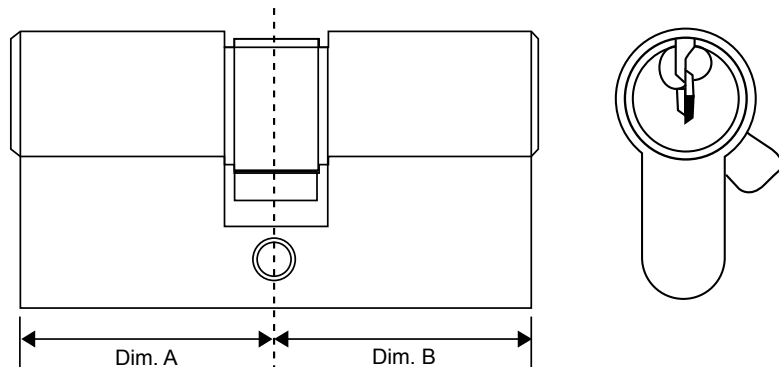

Box Qty: 20

Technical Drawing

Pro-Linea 6 Pin Keyed Alike Cylinders

Pro-Linea cylinders from Mila provide security and proven reliability as standard. A comprehensive range of types, sizes and finishes are available for all applications:

Part Numbers

Description	Type	Size	Polished Brass	Polished Chrome
Pro-Linea 6 Pin Cylinder, Keyed Alike	Euro Double	30/30	3030EDPBM620	3030EDPCM620
Pro-Linea 6 Pin Cylinder, Keyed Alike	Euro Double	35/35	3535EDPBM620	3535EDPCM620
Pro-Linea 6 Pin Cylinder, Keyed Alike	Euro Double	35/45	3545EDPBM620	3545EDPCM620
Pro-Linea 6 Pin Cylinder, Keyed Alike	Euro Double	35/50	3550EDPBM620	3550EDPCM620
Pro-Linea 6 Pin Cylinder, Keyed Alike	Euro Double	35/55	3555EDPBM620	3555EDPCM620
Pro-Linea 6 Pin Cylinder, Keyed Alike	Euro Double	40/40	4040EDPBM620	4040EDPCM620
Pro-Linea 6 Pin Cylinder, Keyed Alike	Euro Double	40/45	4045EDPBM620	4045EDPCM620
Pro-Linea 6 Pin Cylinder, Keyed Alike	Euro Double	40/50	4050EDPBM620	4050EDPCM620
Pro-Linea 6 Pin Cylinder, Keyed Alike	Euro Double	40/55	4055EDPBM620	4055EDPCM620
Pro-Linea 6 Pin Cylinder, Keyed Alike	Euro Double	40/60	4060EDPBM620	4060EDPCM620
Pro-Linea 6 Pin Cylinder, Keyed Alike	Euro Double	45/45	4545EDPBM620	4545EDPCM620
Pro-Linea 6 Pin Cylinder, Keyed Alike	Euro Double	45/50	4550EDPBM620	4550EDPCM620
Pro-Linea 6 Pin Cylinder, Keyed Alike	Euro Double	45/55	4555EDPBM620	4555EDPCM620
Pro-Linea 6 Pin Cylinder, Keyed Alike	Euro Double	50/50	5050EDPBM620	5050EDPCM620