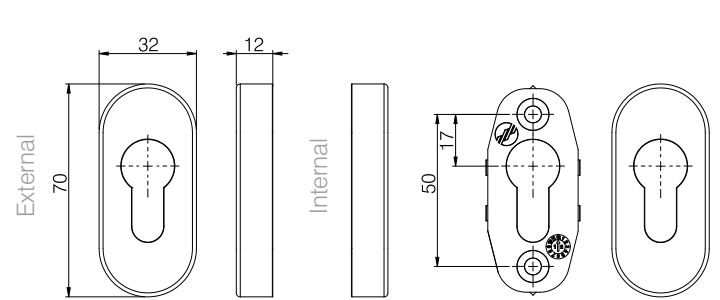

BSI Kitemark
A symbol of trust, the BSI Kitemark logo is etched onto the internal face of the escutcheon for home owner peace-of-mind

DIMENSIONAL DRAWINGS

SUPA™ Secure Pull Escutcheon

SUPA™ Secure Escutcheon

SUPA™ Pull Escutcheon

SUPA™ Standard Escutcheon

PART NUMBERS

Description	Stainless Steel Grade	Polished Chrome	PVD Polished Gold	Brushed Satin Chrome
Supa Pull Escutcheon	304	579041	579044	579042
Supa Secure Pull Escutcheon	304	579061	579064	579062
Supa Escutcheon	316	579021	579024	579022
Supa Secure Escutcheon	304	579081	579084	579082