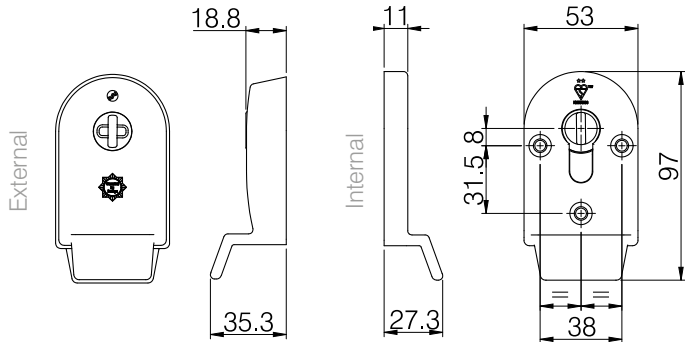

BSI Kitemark
A symbol of trust, the BSI Kitemark logo is etched onto the internal face of the escutcheon for home owner peace-of-mind

DIMENSIONAL DRAWINGS

SUPA™ Secure Pull Escutcheon

SUPA™ Secure Escutcheon