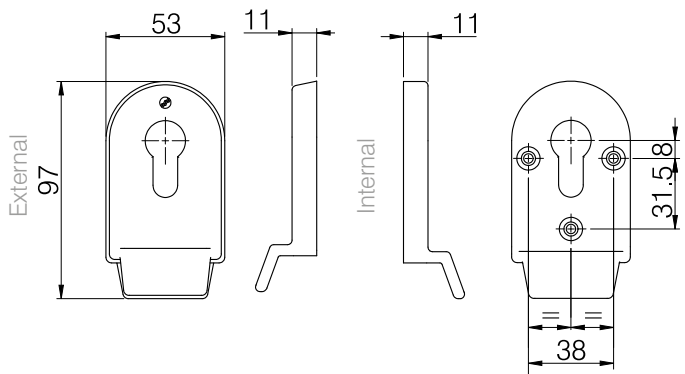

BSI Kitemark
A symbol of trust, the BSI Kitemark logo is etched onto the internal face of the escutcheon for home owner peace-of-mind

DIMENSIONAL DRAWINGS

SUPA™ Secure Pull Escutcheon

SUPA™ Secure Escutcheon

SUPA™ Pull Escutcheon

SUPA™ Standard Escutcheon

PART NUMBERS

Description	Stainless Steel Grade	Polished Chrome	PVD Polished Gold	Brushed Satin Chrome
Supa Pull Escutcheon	304	579041	579044	579042
Supa Secure Pull Escutcheon	304	579061	579064	579062
Supa Escutcheon	316	579021	579024	579022
Supa Secure Escutcheon	304	579081	579084	579082