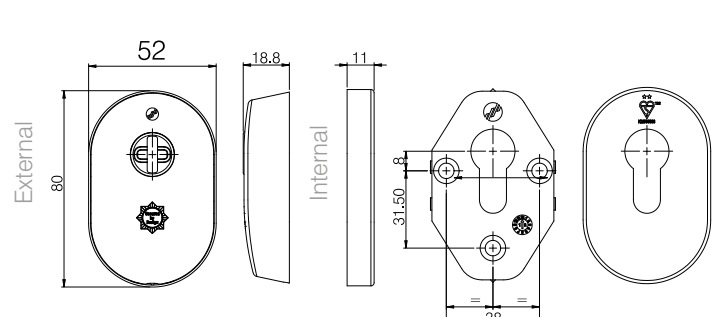

BSI Kitemark
A symbol of trust, the BSI Kitemark logo is etched onto the internal face of the escutcheon for home owner peace-of-mind

DIMENSIONAL DRAWINGS

SUPA™ Secure Pull Escutcheon

SUPA™ Secure Escutcheon

SUPA™ Pull Escutcheon

SUPA™ Standard Escutcheon

PART NUMBERS

Description	Stainless Steel Grade	Polished Chrome	PVD Polished Gold	Brushed Satin Chrome
Supa Pull Escutcheon	304	579041	579044	579042
Supa Secure Pull Escutcheon	304	579061	579064	579062
Supa Escutcheon	316	579021	579024	579022
Supa Secure Escutcheon	304	579081	579084	579082