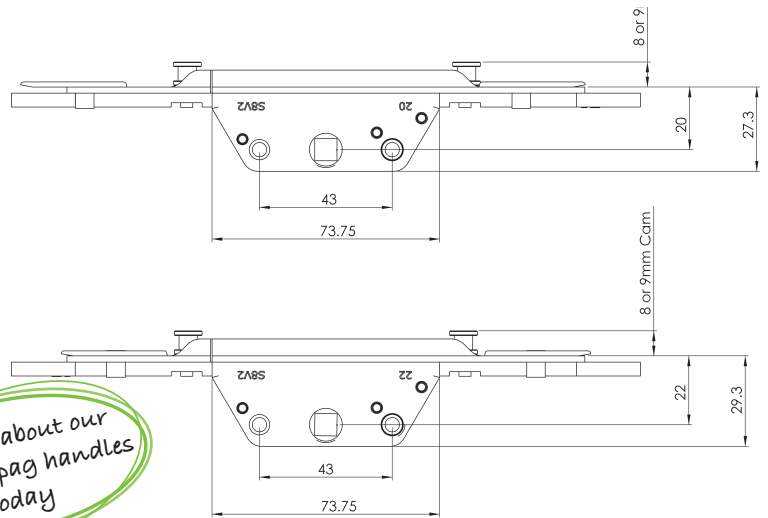

To speed fabrication slide tags simply slide over the shootbolt couplings and can be easily fix into place.

Mushroom cams, 8mm or 9mm, are 1mm compression adjustable with a 3mm Allen key and feature an orientation mark on the cam.

Stainless steel and mild steel

shootbolt extensions are available in 4 sizes to suit application sizes from 300mm - 1600mm. Sizes accommodate both standard and reduced depth Euro grooves

Suitable for both side hung and top hung applications and both standard and reduced depth eurogrooves, this high security espag is available in a range of lengths, in 20mm and 22mm backsets, to suit PVCu profile systems as well as timber and aluminium.

Strikers are also available.

Technical Specification

Material	High grade steel & zinc alloy
Backset	20mm or 22mm
Mushroom Cam Height	8mm or 9mm (+/- 1mm for compression)
Travel	16mm
Faceplate	16mm
Size Range	Min. 330mm - Max. 1600mm
Cycle Tested	50,000 cycles
Salt Spray	96 hours