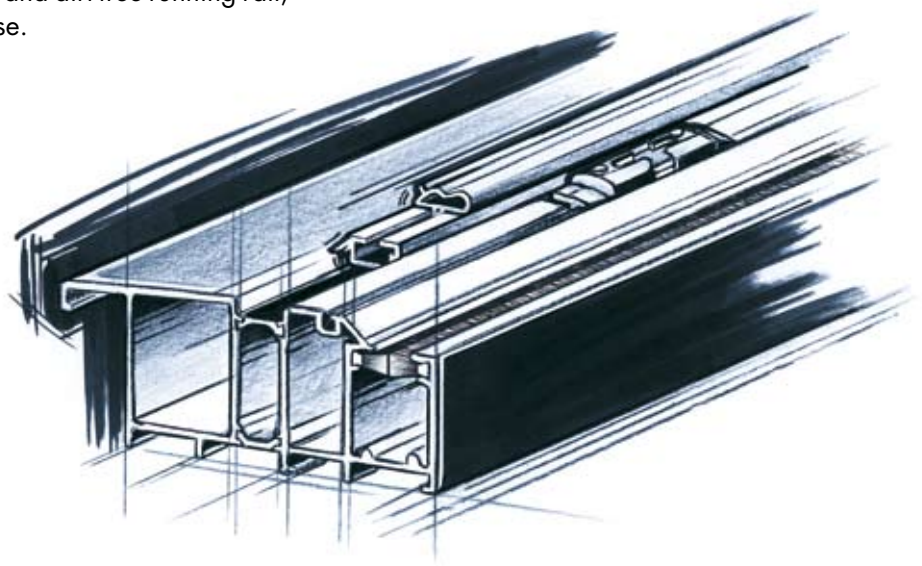

Easy access

Thanks to the new SIEGENIA-AUBI hardware you can now install folding sliding doors with a very low threshold.

The thermal break prevents condensation build up. Built-in brushes ensure a dust and dirt-free running rail, which leads to longevity of use.