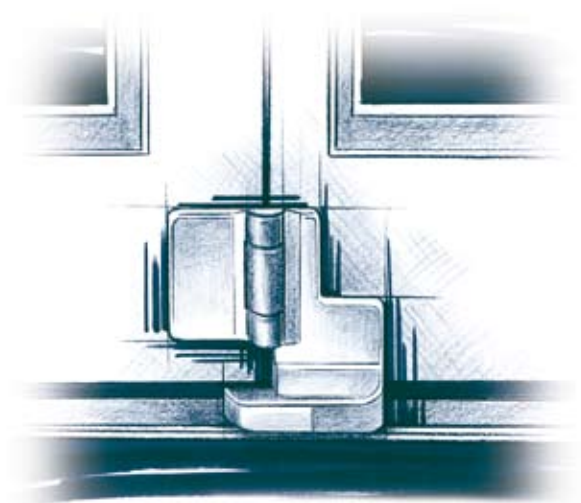

FS-PORTAL

Folding sliding door
hardware that offers clear
and unobstructed openings

Light, air and space - exactly as you would like it

The new FS-PORTAL folding sliding door hardware from SIEGENIA-AUBI allows you to move the folding door to the side safely and easily, maximising the opening and allowing easy access to the outdoors. Using up to 7 sashes, you can create an opening of up to 6.3 meters. FS-PORTAL hardware is suitable for timber, pvc or aluminium profiles.